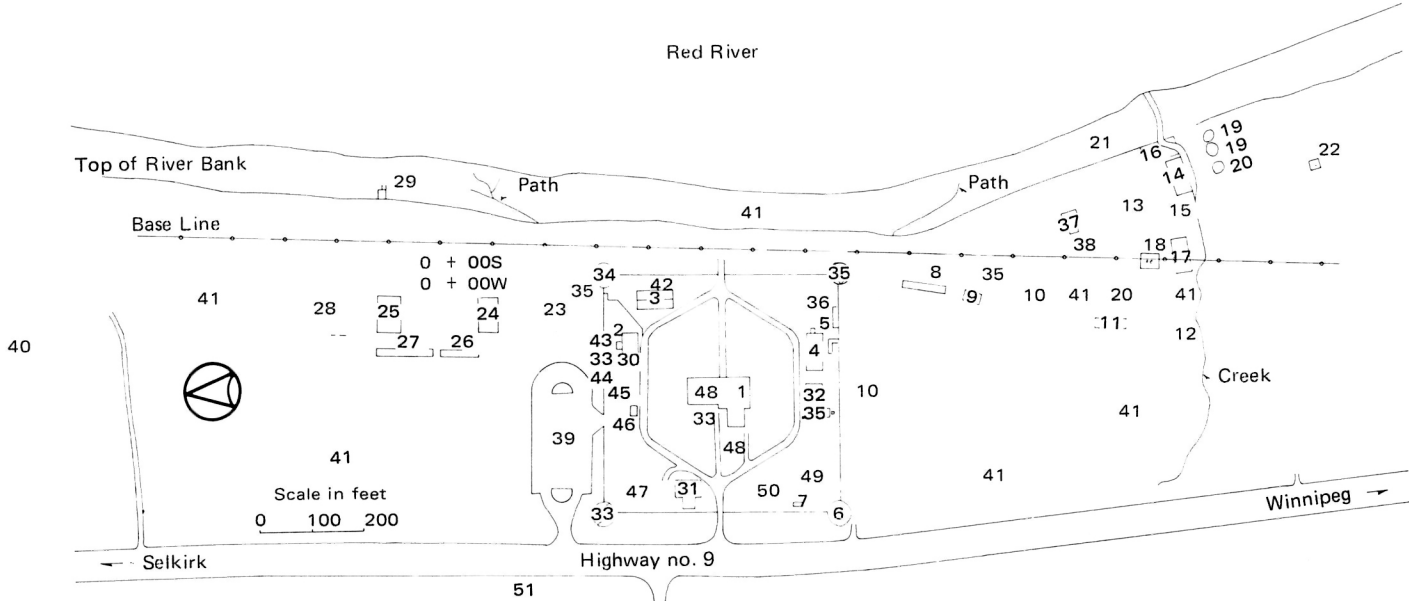

Red River

- | | | |
|--------------------------------------------|---------------------------------------|--------------------------------------|
| 1 Big House | 18 Beer Cellar | 35 Ice Houses |
| 2 Palisade | 19 Lime Kilns | 36 York Boat Shelter |
| 3 Barracks-Storehouse | 20 Storage Cellar | 37 Engineer's Cottage |
| 4 Fur Loft-Retail Store | 21 Boatyard-Boatshed Area | 38 Outbuilding of Cottage |
| 5 Troop Latrine | 22 Miller's Residence | 39 Parking Lot |
| 6 Southwest Bastion | 23 Stableman's Residence Area | 40 North-West Mounted Police Stables |
| 7 Smokehouse-Oven Complex | 24 Horse Stable | 41 Middens Tested |
| 8 Troop Canteen | 25 Ox Stable | 42 Outbuildings of Barracks |
| 9 Blacksmith Shops | 26 South Cow Barn | 43 Outbuildings of Penitentiary |
| 10 Farm Manager's Residence | 27 North Cow Barn | 44 Reputed Well Location |
| 11 Grain-Flailing Barn | 28 Lime House Area | 45 Carpenter Shop-Hospital |
| 12 Road | 29 Prison Root House | 46 Doctor's Office |
| 13 Loading Area of Road | 30 Penitentiary | 47 Undocumented Building |
| 14 Malt Barn-Grist Mill-Sawmill-Lathe Room | 31 North-West Mounted Police Barracks | 48 Outbuildings for Big House |
| 15 Malt Kiln | 32 Museum and Bell Tower | 49 Meat Warehouse |
| 16 Distillery-Brewery-Storehouse | 33 Bake Ovens | 50 Reputed Stable |
| 17 Storehouse | 34 Powder Magazine | 51 Reputed Cemetery |