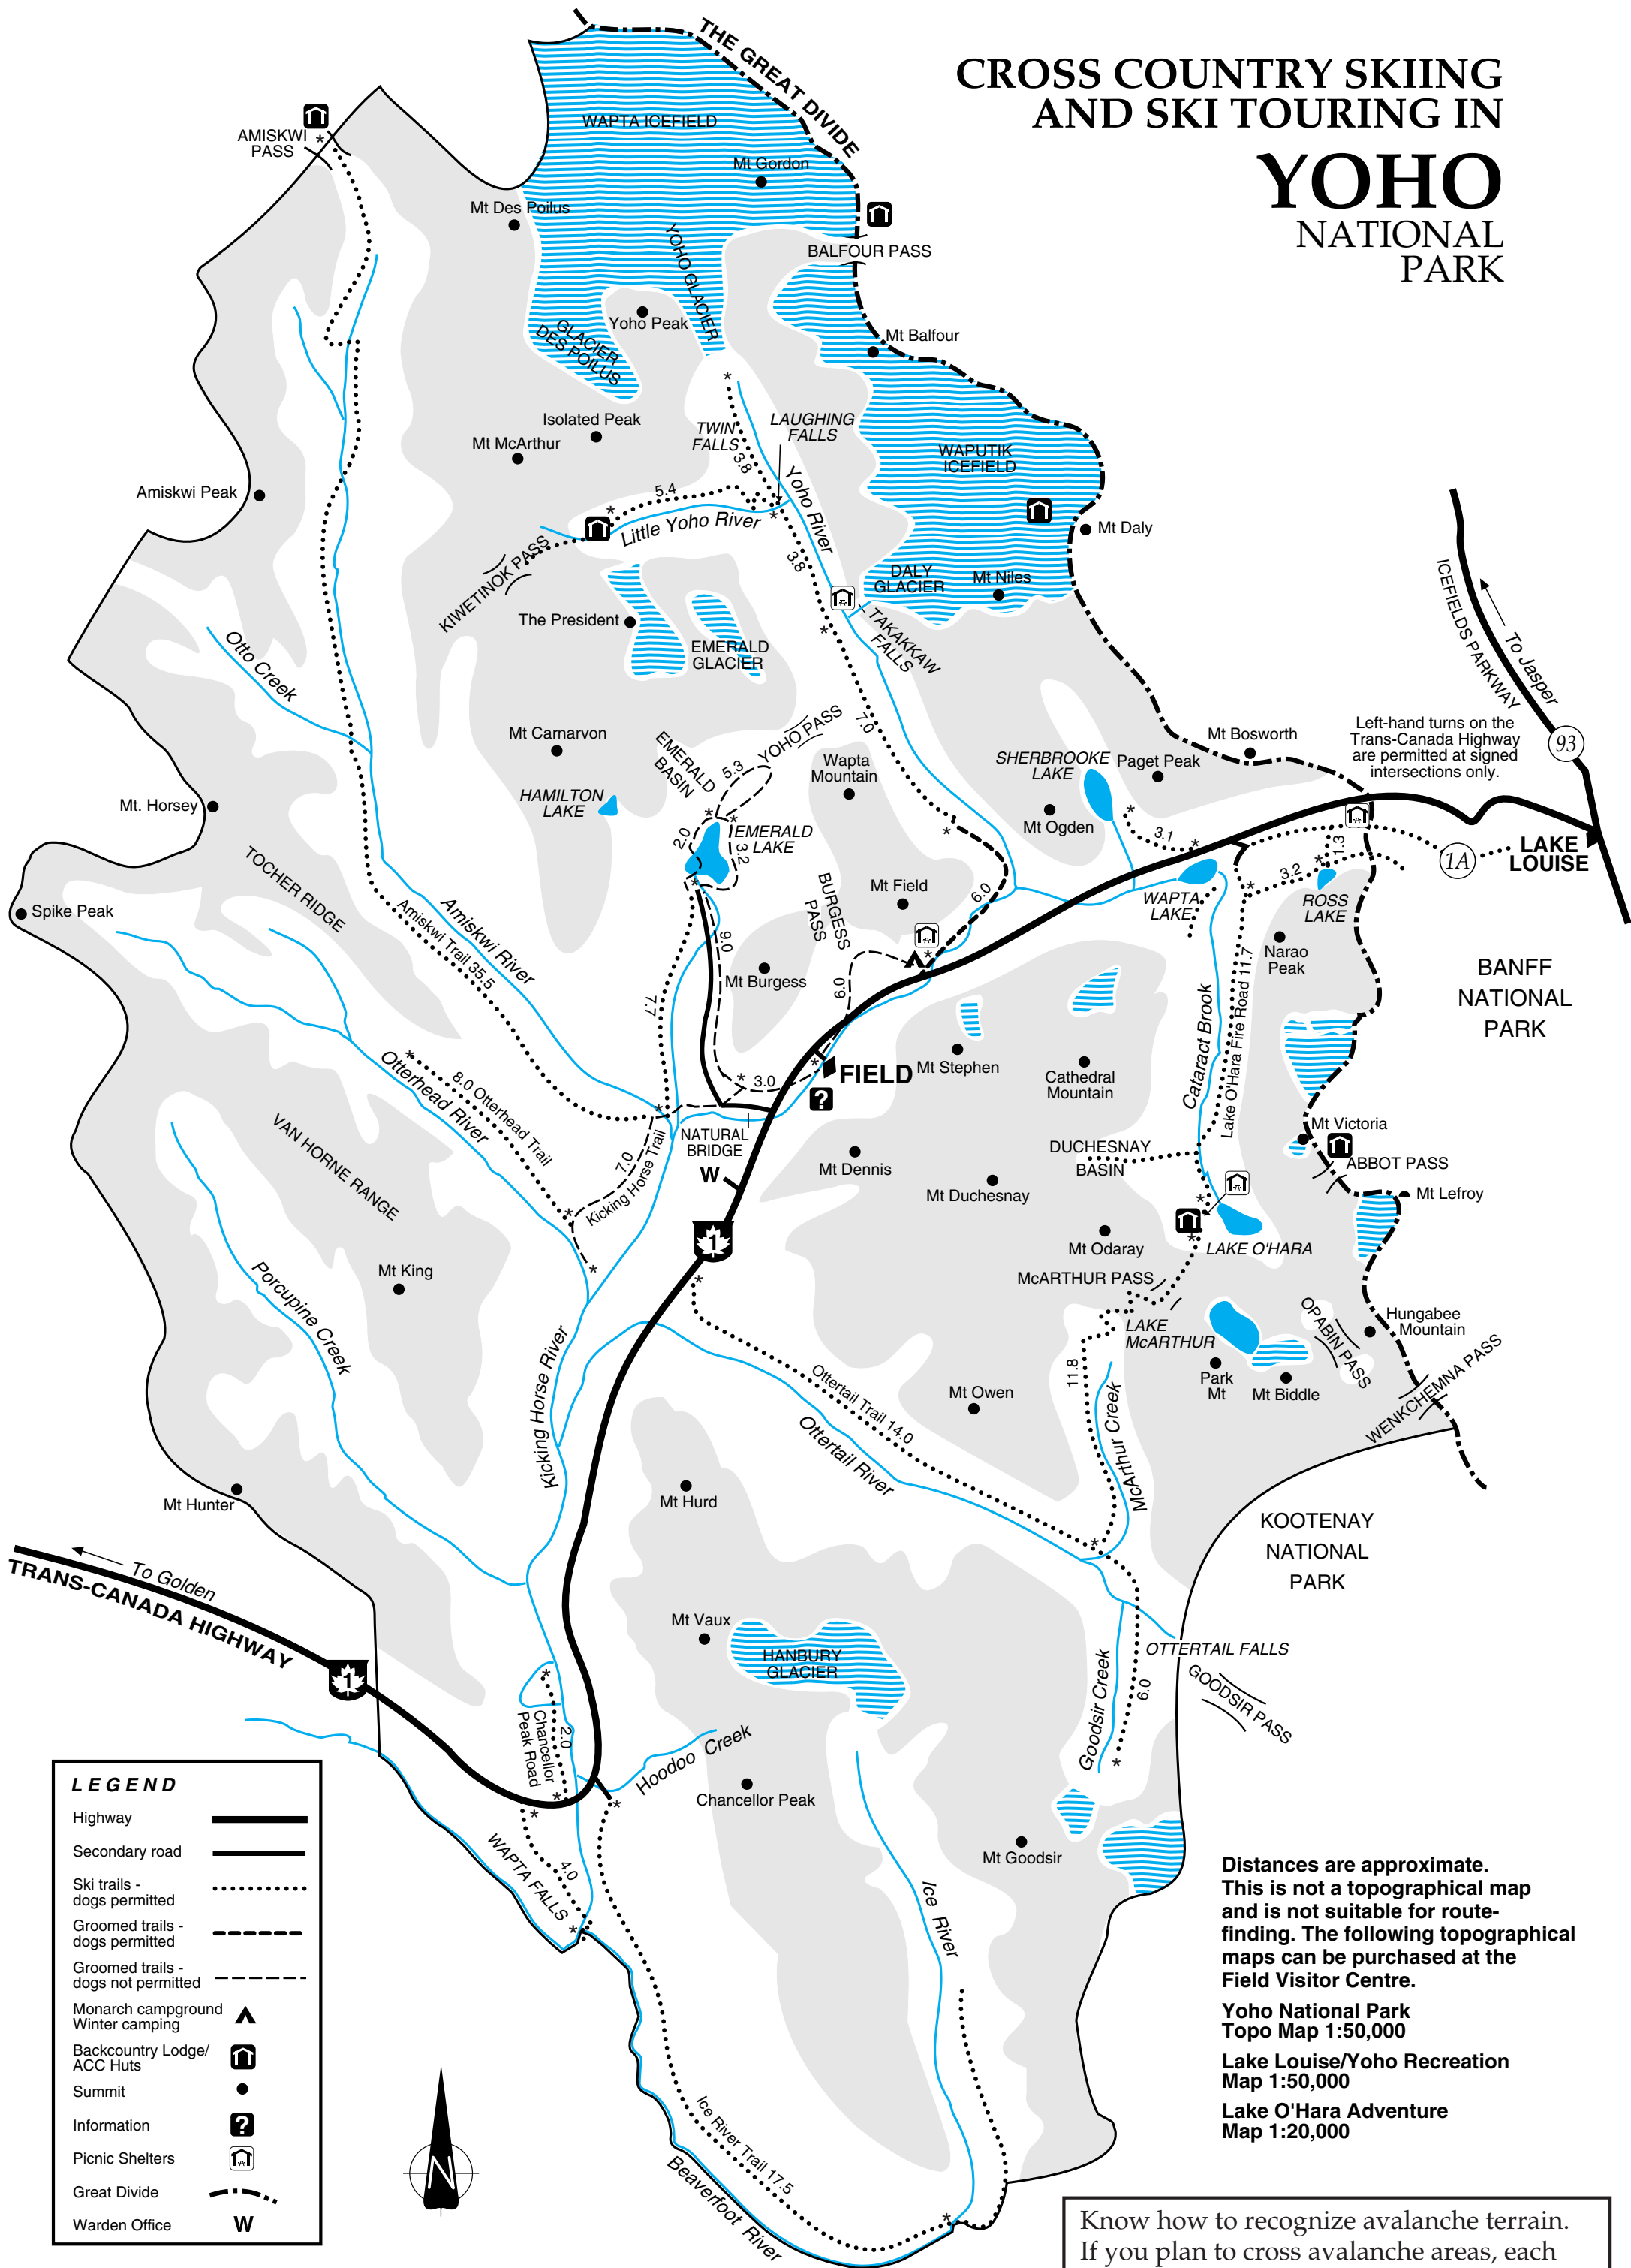

# CROSS COUNTRY SKIING AND SKI TOURING IN YOHO NATIONAL PARK

0 2 4 6 8 10 KM