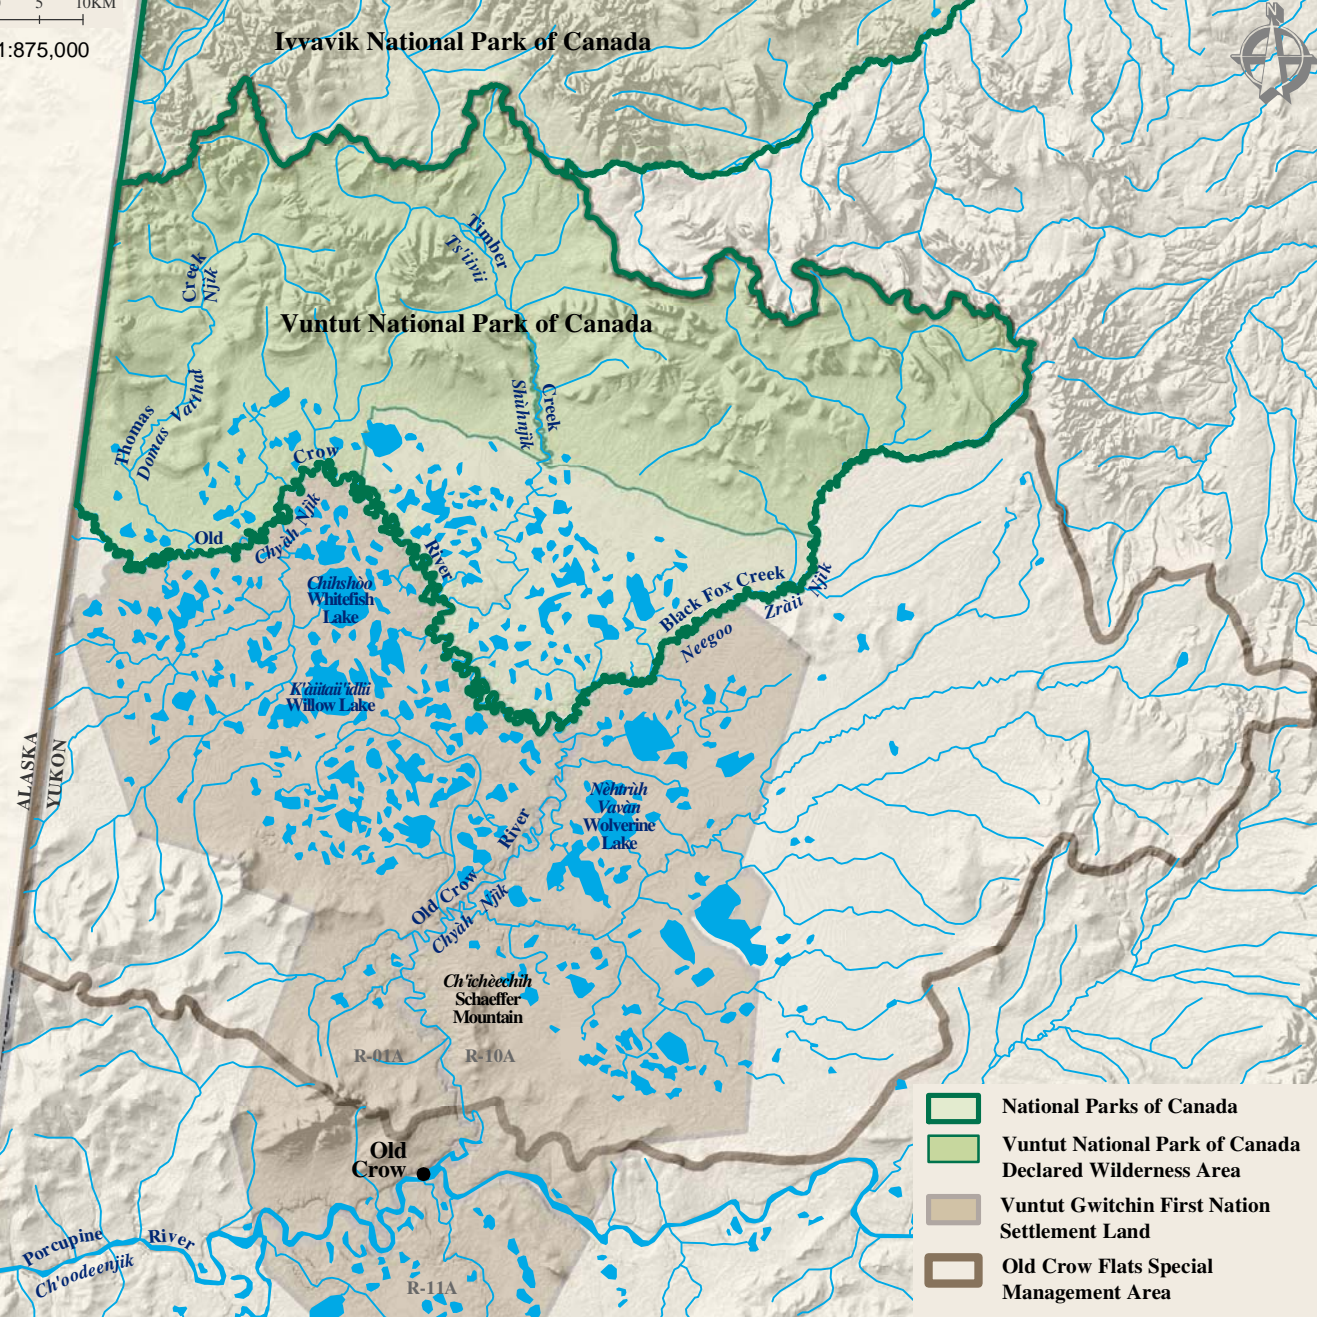

5 10KM  
1:875,000

Ivvavik National Park of Canada

Vuntut National Park of Canada

ALASKA  
YUKON

Creek  
Njik

Thomas  
Donas  
Vachit

Timber  
Ts'it'it

Creek  
Shihnjik

Crow

Old

Chyahn Njik

Chishshoo  
Whitefish  
Lake

Kl'it'it'it'it'  
Willow Lake

River

Black Fox Creek

Zrait Njik

Neegoo

Nehrih  
Vivan  
Wolverine  
Lake

River

Old Crow  
Chyahn Njik

Ch'icheechin  
Schaeffer  
Mountain

R-01A

R-10A

Old  
Crow

R-11A

Porcupine  
Ch'oodeenjik  
River

-  National Parks of Canada
-  Vuntut National Park of Canada  
Declared Wilderness Area
-  Vuntut Gwich'in First Nation  
Settlement Land
-  Old Crow Flats Special  
Management Area