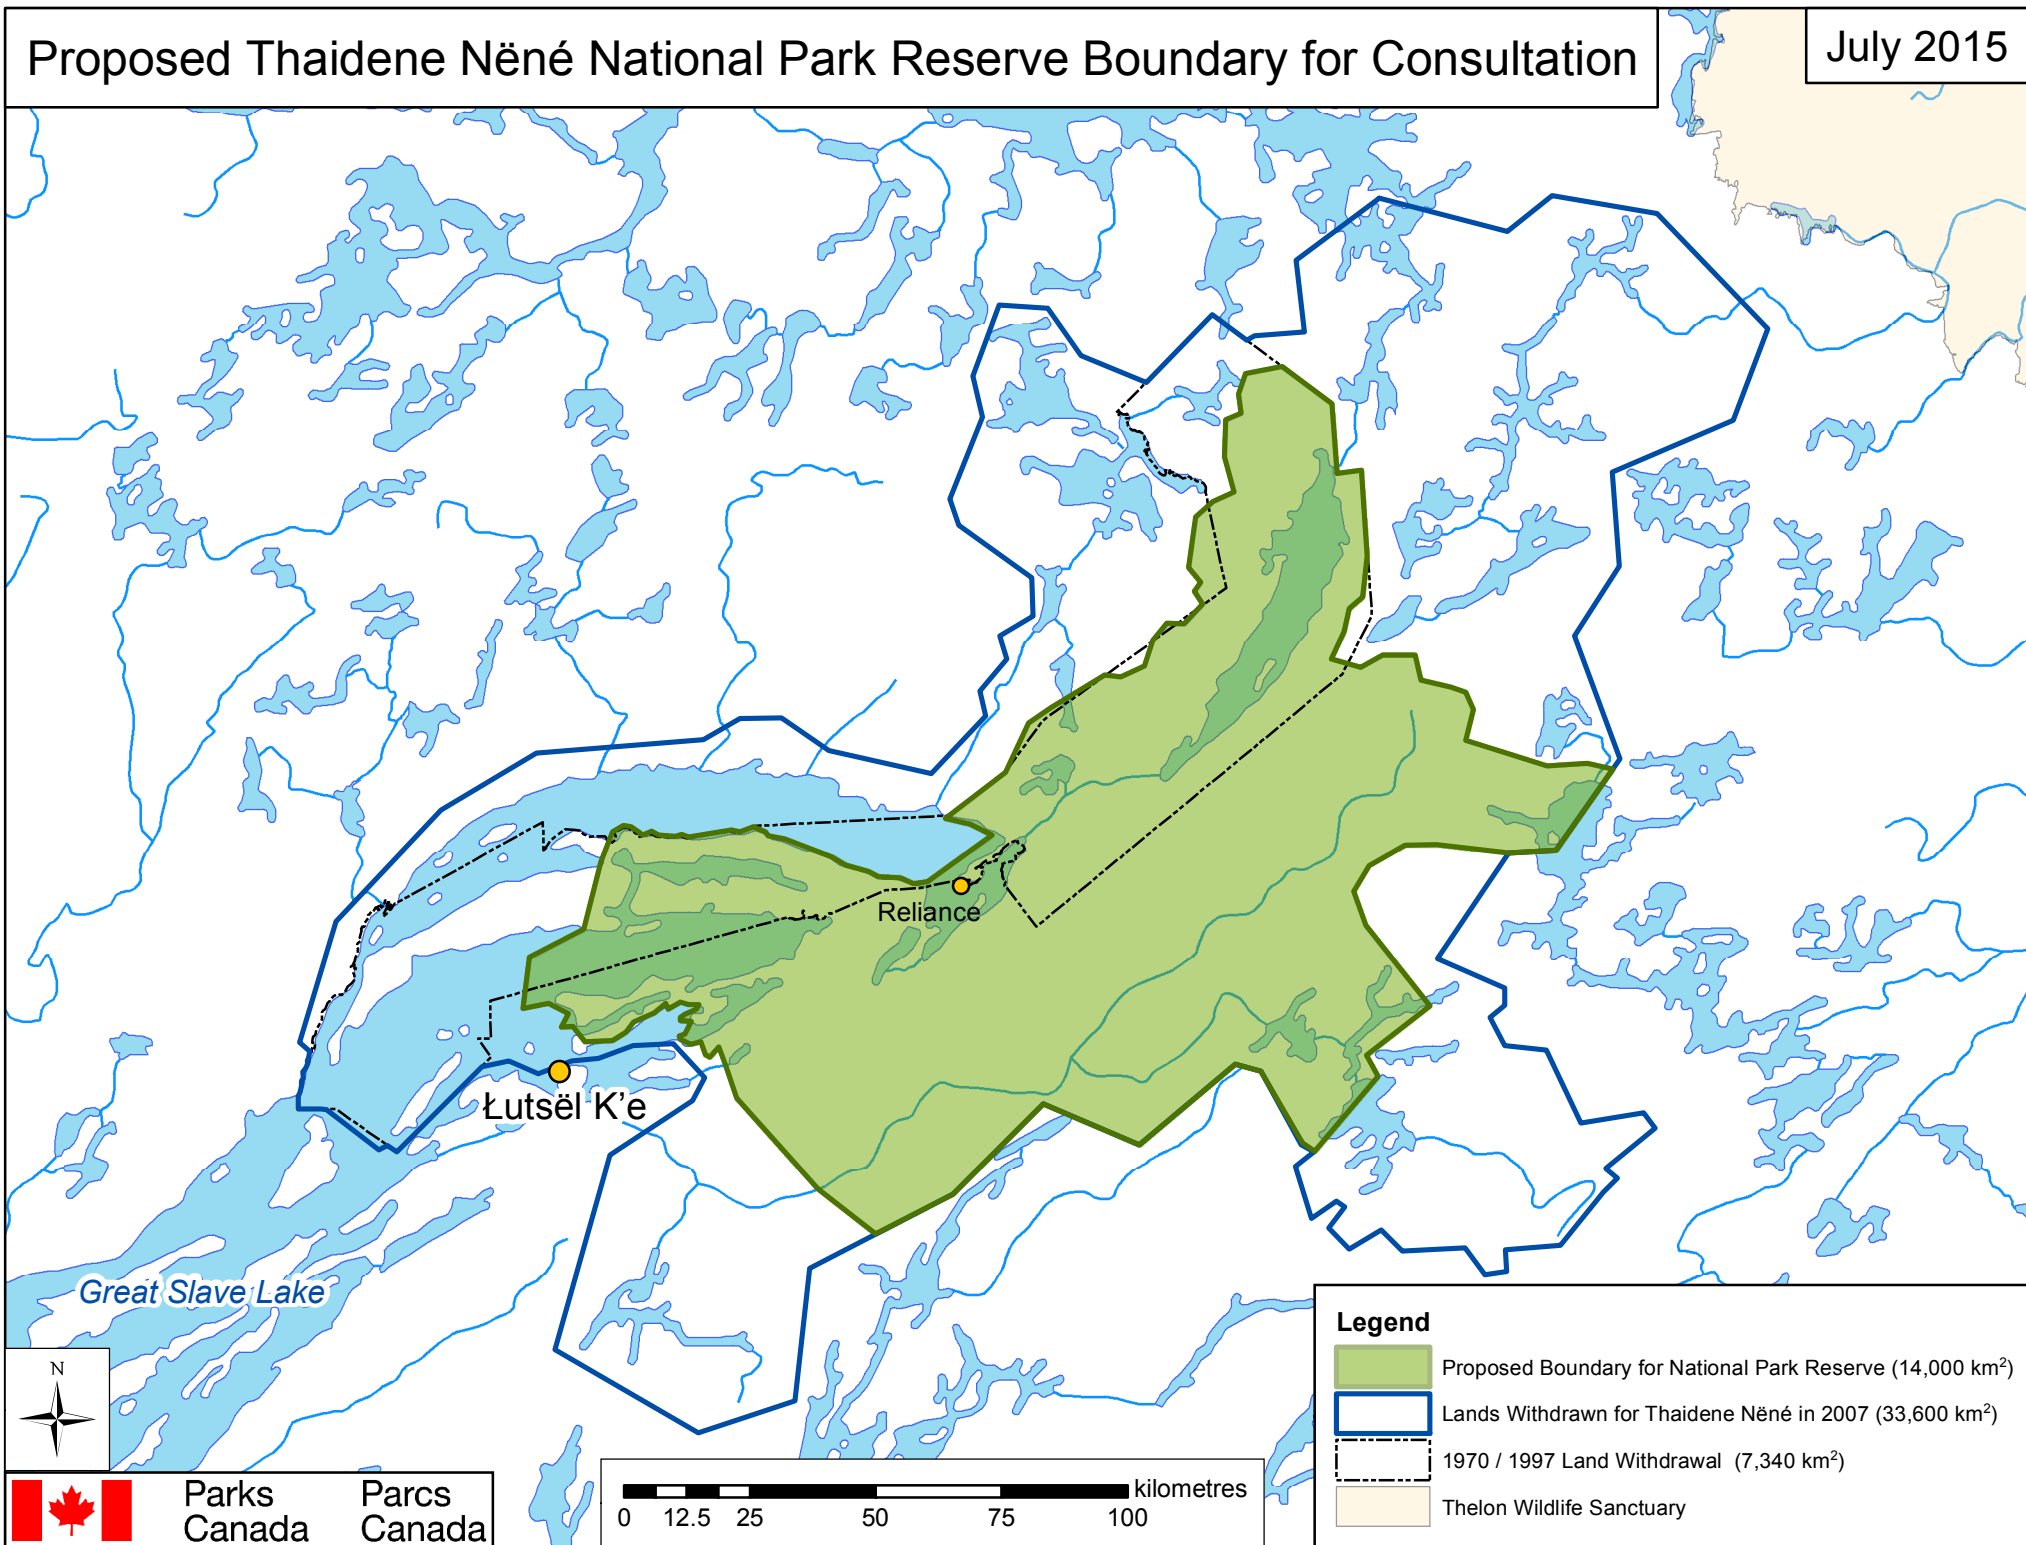

Proposed Thaidene Nënë National Park Reserve Boundary for Consultation

July 2015

Great Slave Lake

Lutsël K'e

Reliance

Legend

- Proposed Boundary for National Park Reserve (14,000 km²)
- Lands Withdrawn for Thaidene Nënë in 2007 (33,600 km²)
- 1970 / 1997 Land Withdrawal (7,340 km²)
- Thelon Wildlife Sanctuary

Parks
Canada

Parcs
Canada

0 12.5 25 50 75 100 kilometres