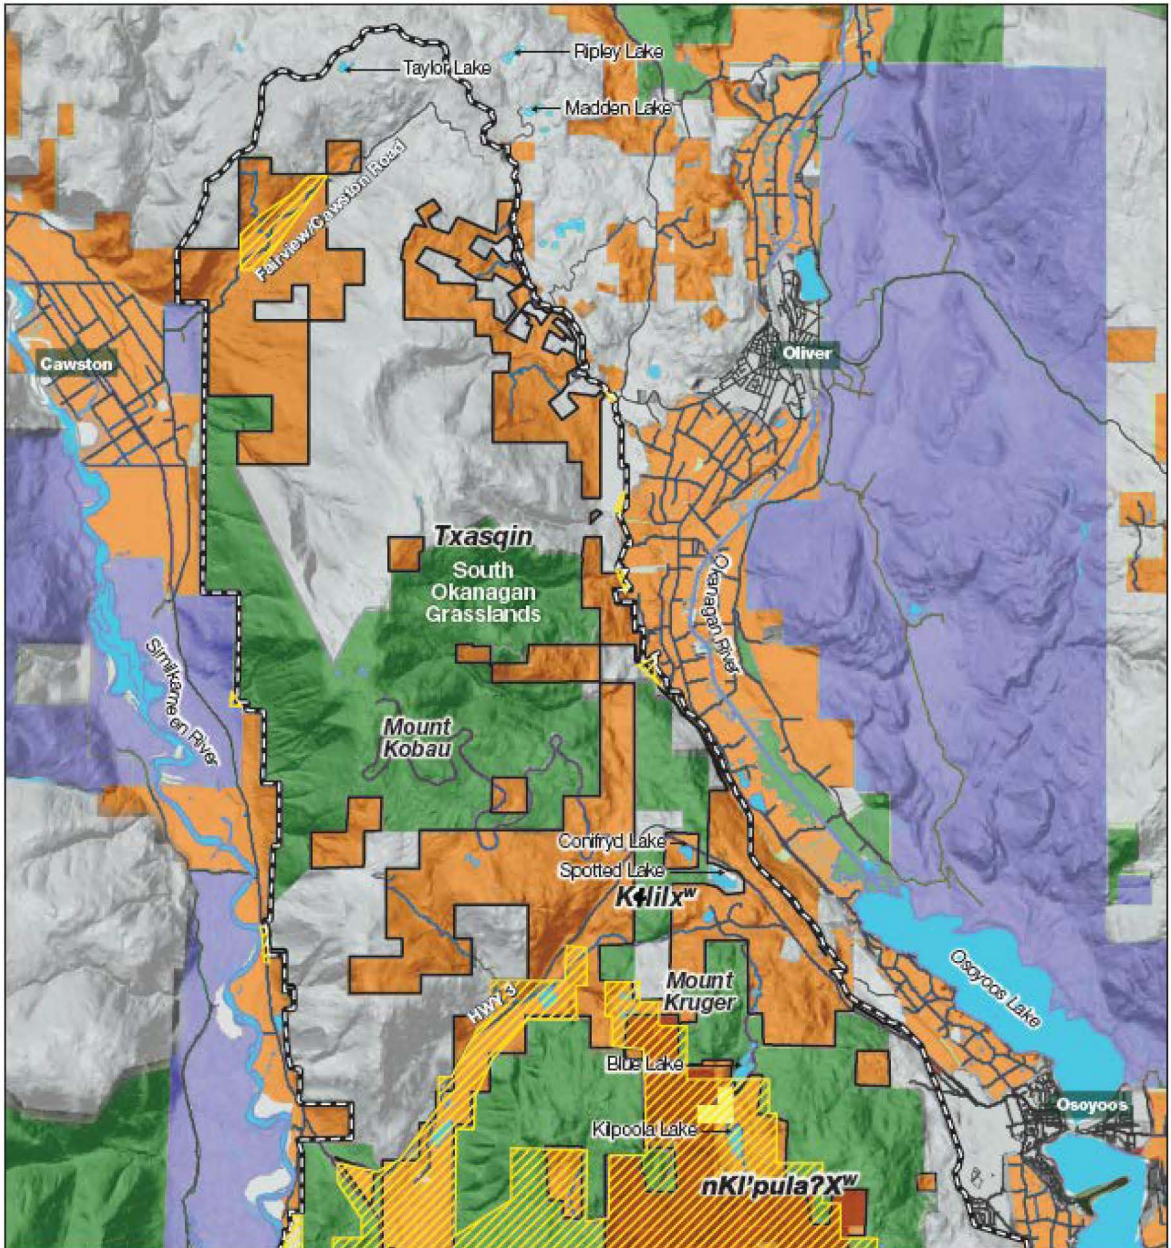

# South Okanagan – Similkameen Proposed National Park Reserve Working Boundary Map

**!** Privately owned lands will remain under the title of the private owner(s), and would only be considered for future inclusion on a willing-seller willing-buyer basis. No lands will be expropriated as part of a national park reserve establishment.