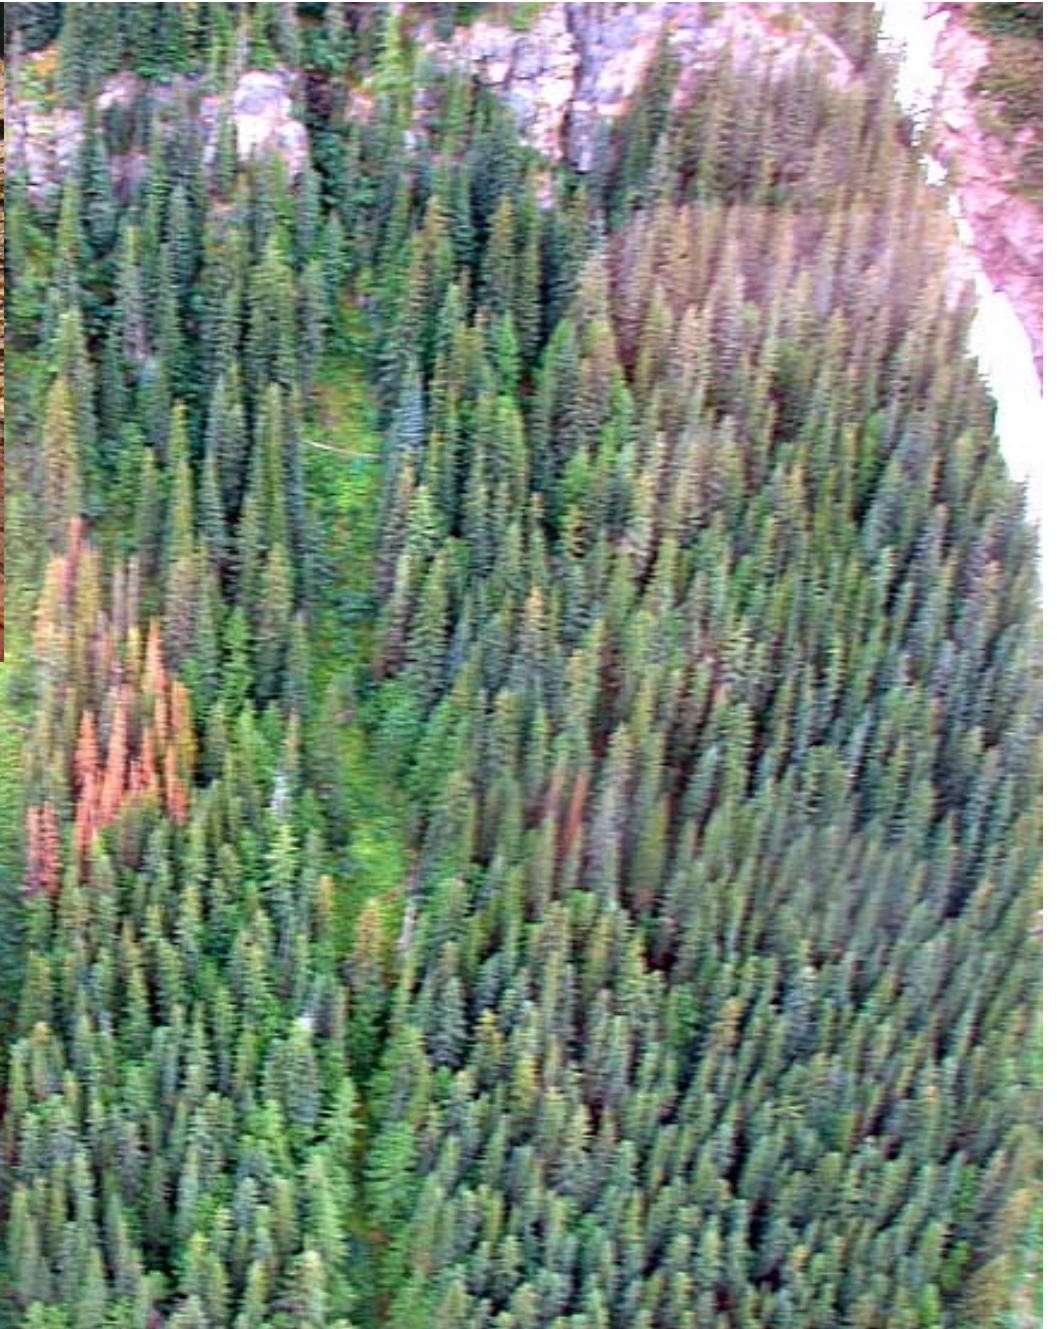

Natural Resources
Canada

Ressources naturelles
Canada

Canada