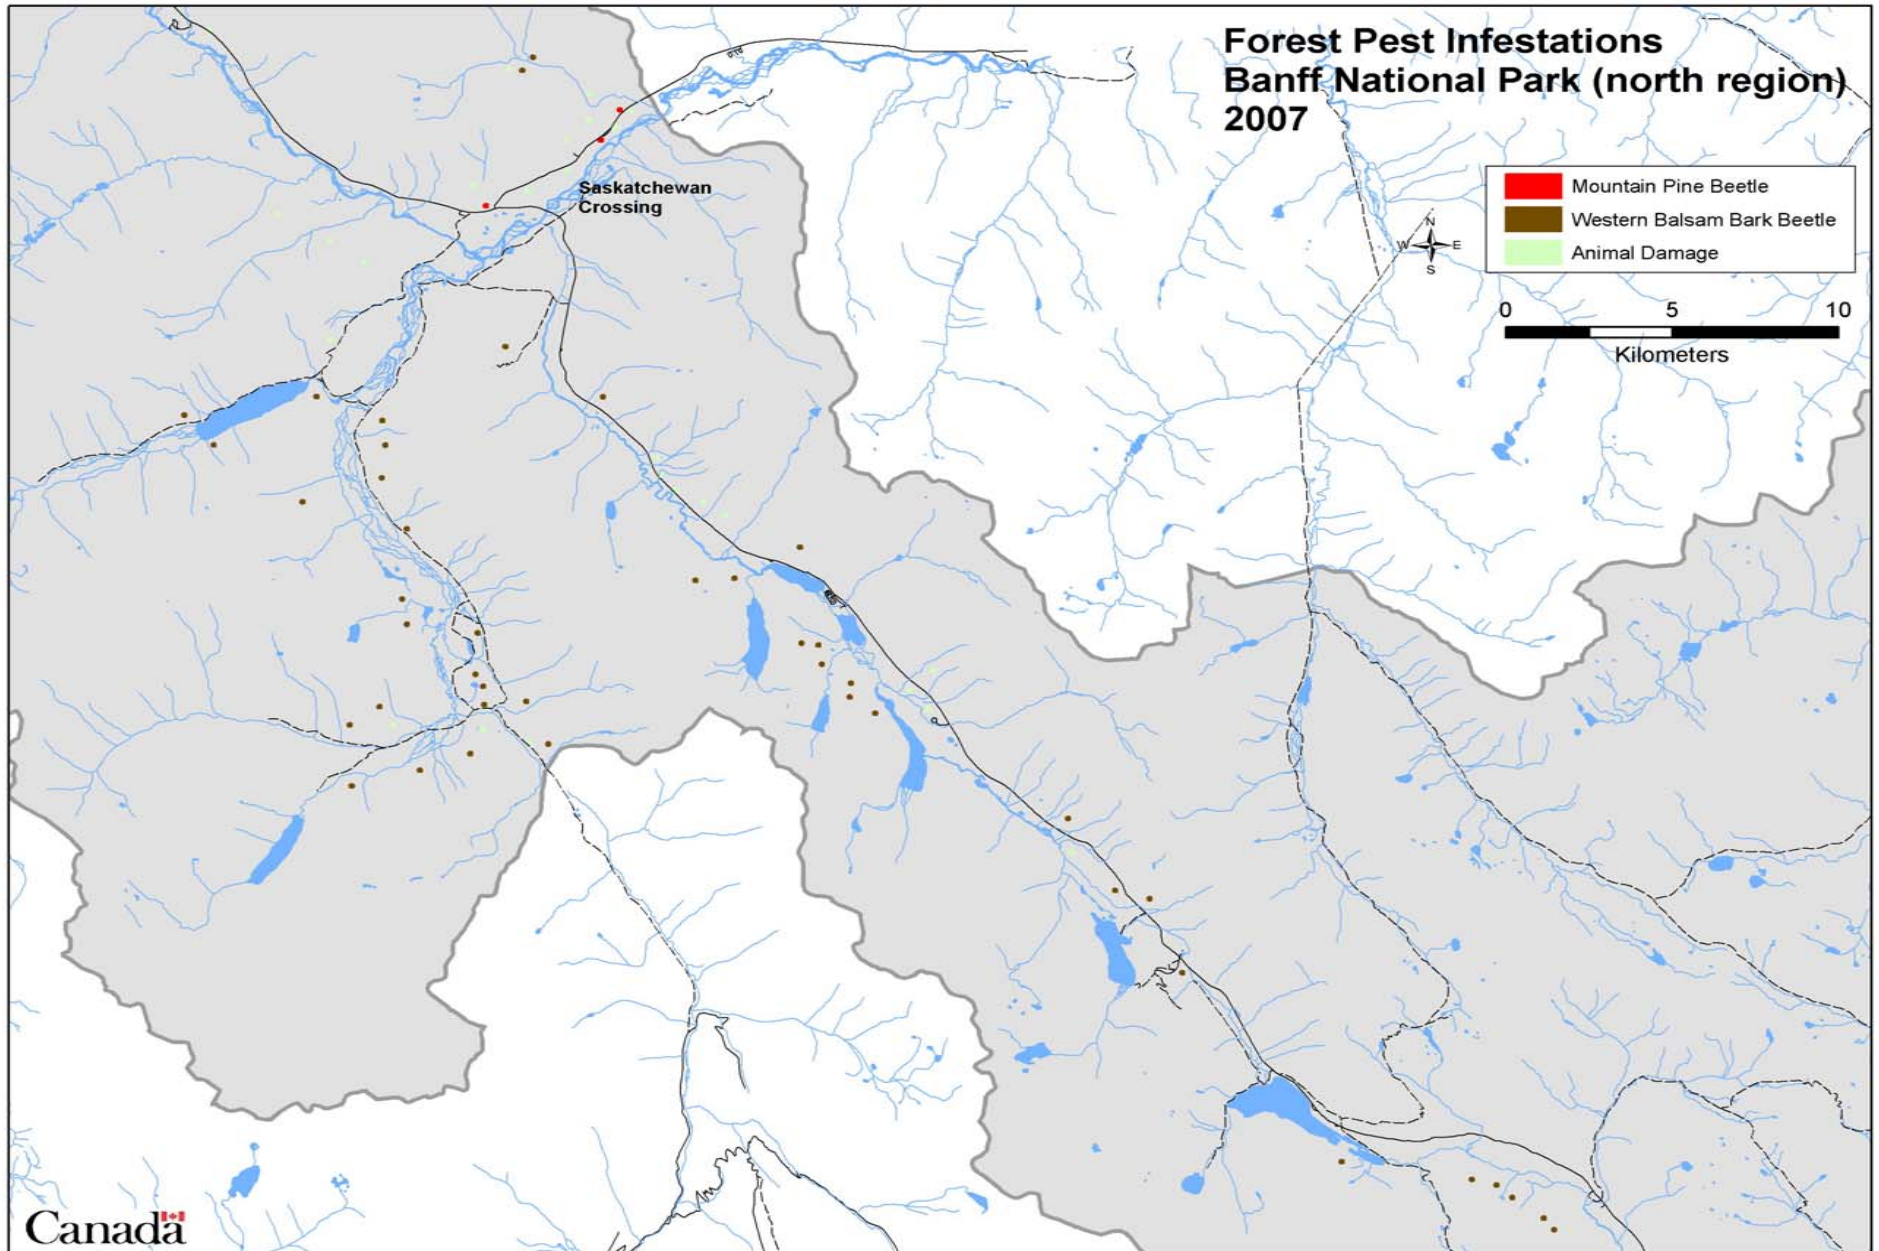

Forest Pest Infestations Banff National Park (north region) 2007

Natural Resources
Canada

Ressources naturelles
Canada

Canada