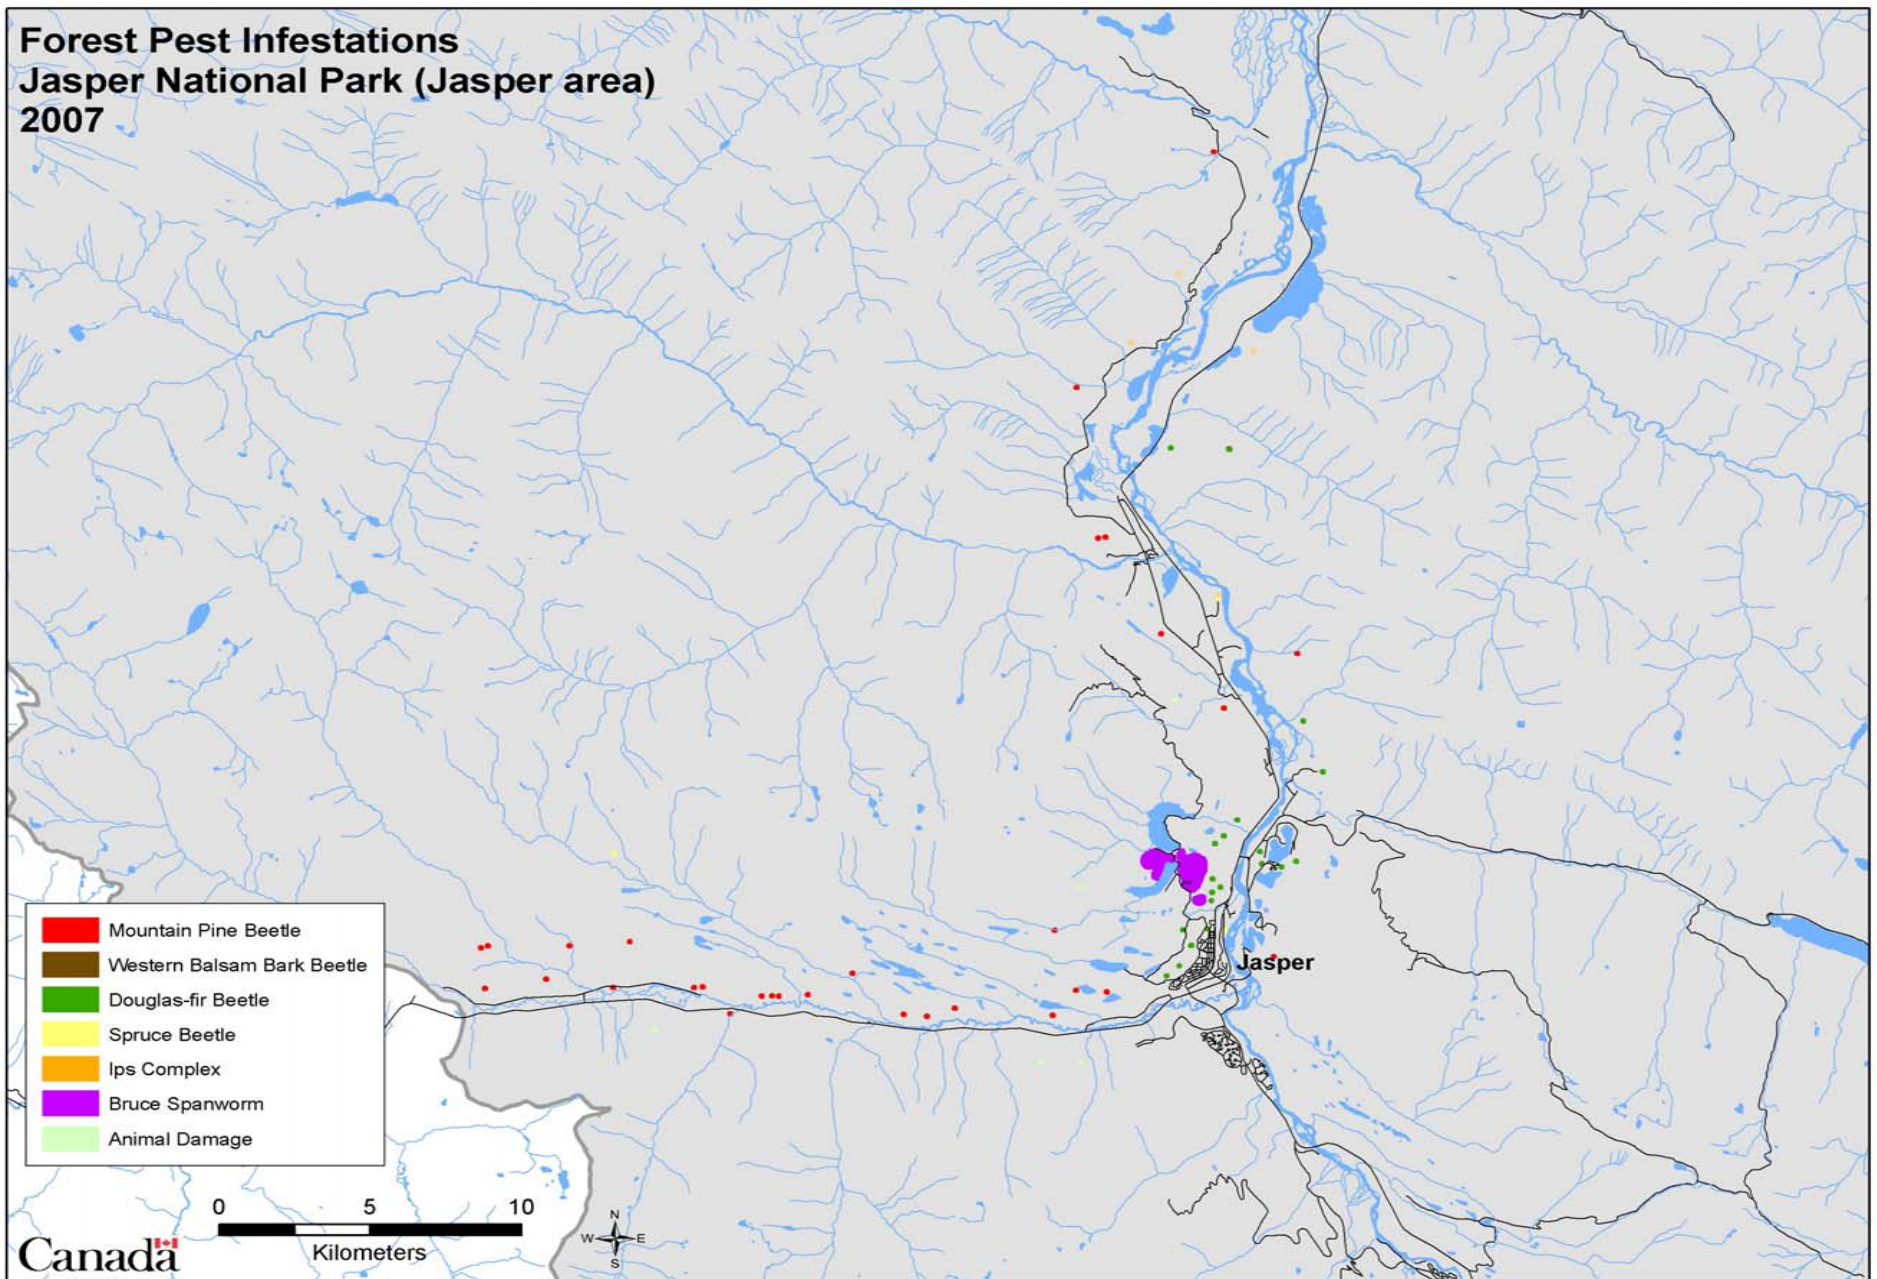

Forest Pest Infestations Jasper National Park (Jasper area) 2007

Canada

Natural Resources
Canada

Ressources naturelles
Canada

Canada