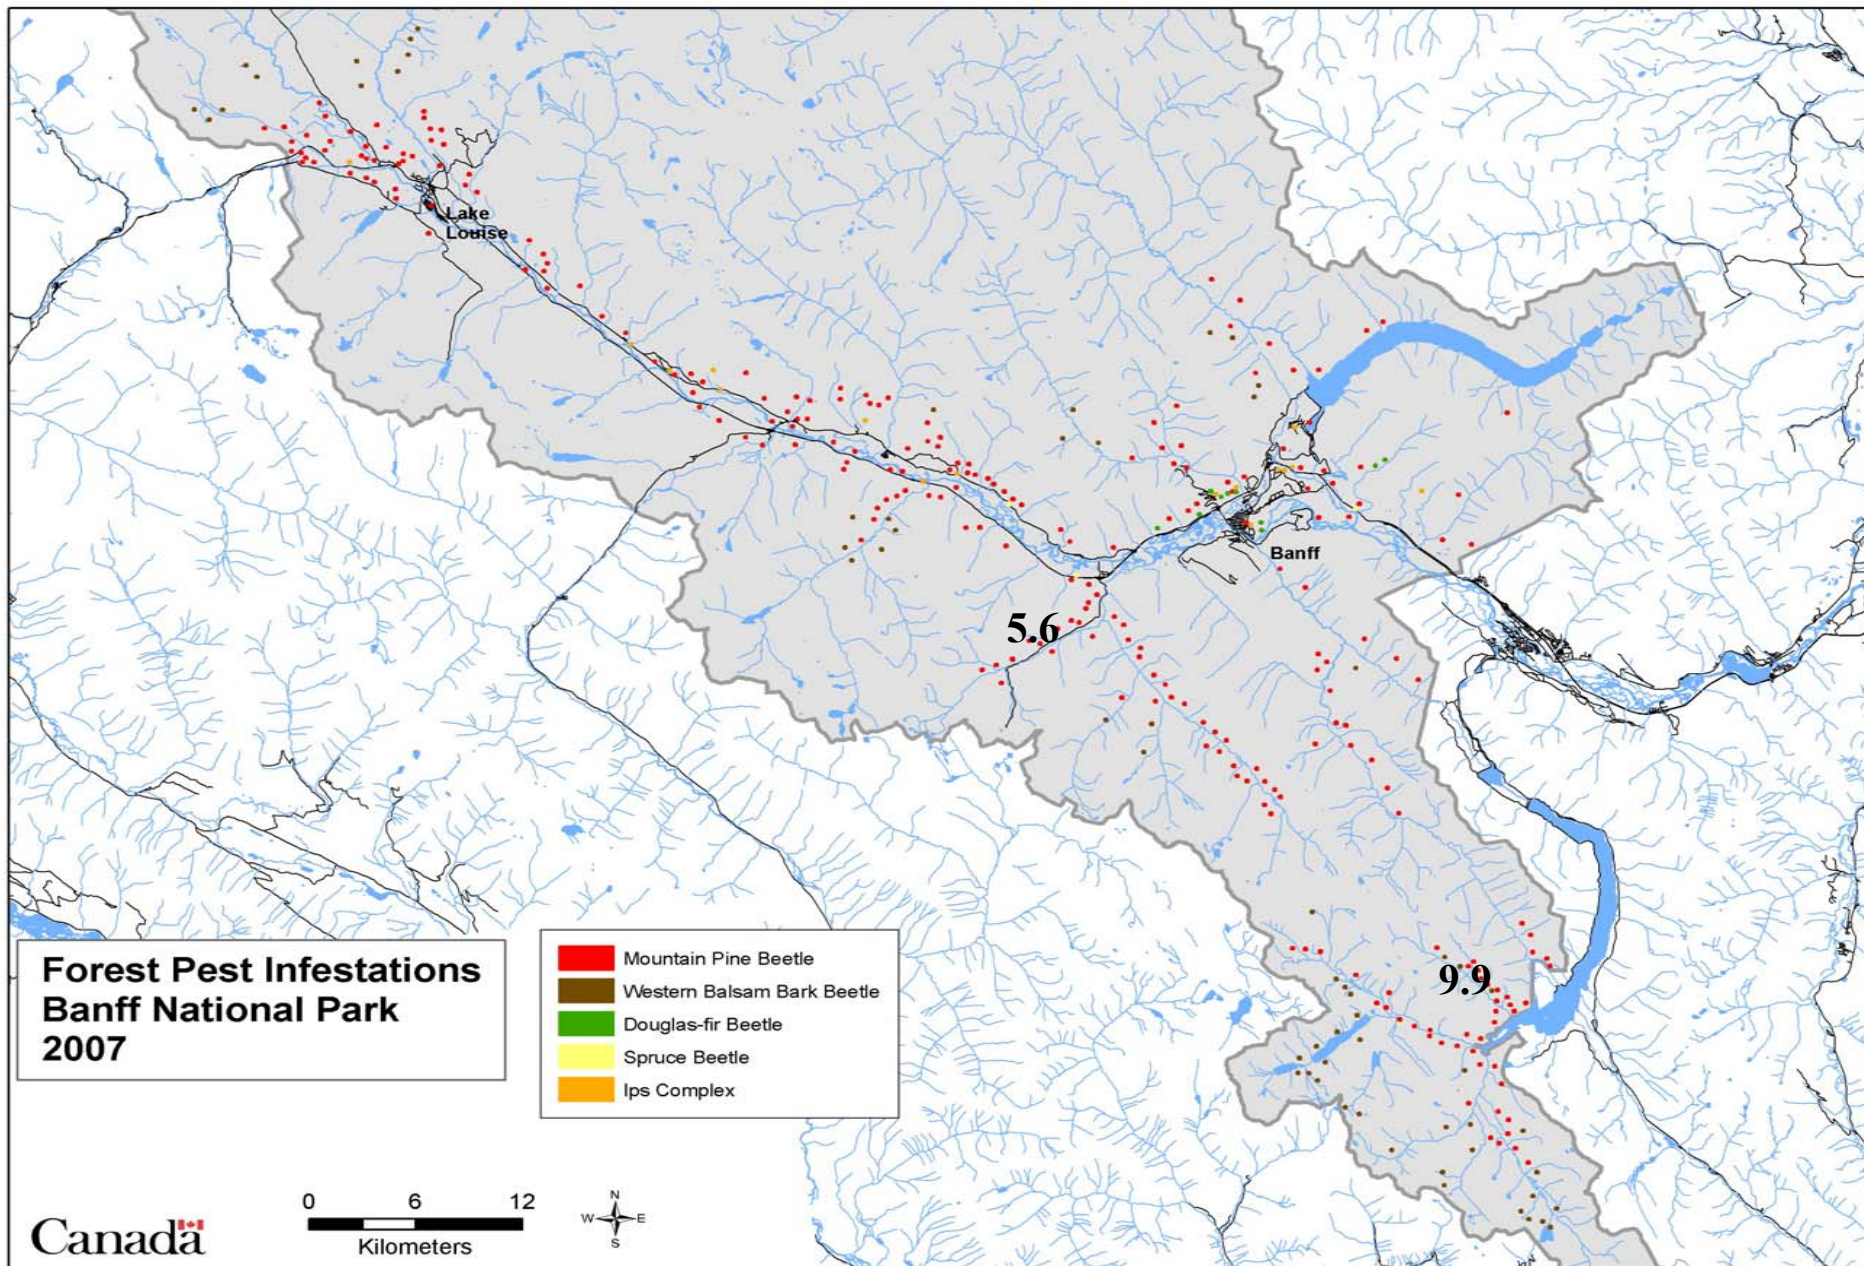

Natural Resources
Canada

Ressources naturelles
Canada

Canada