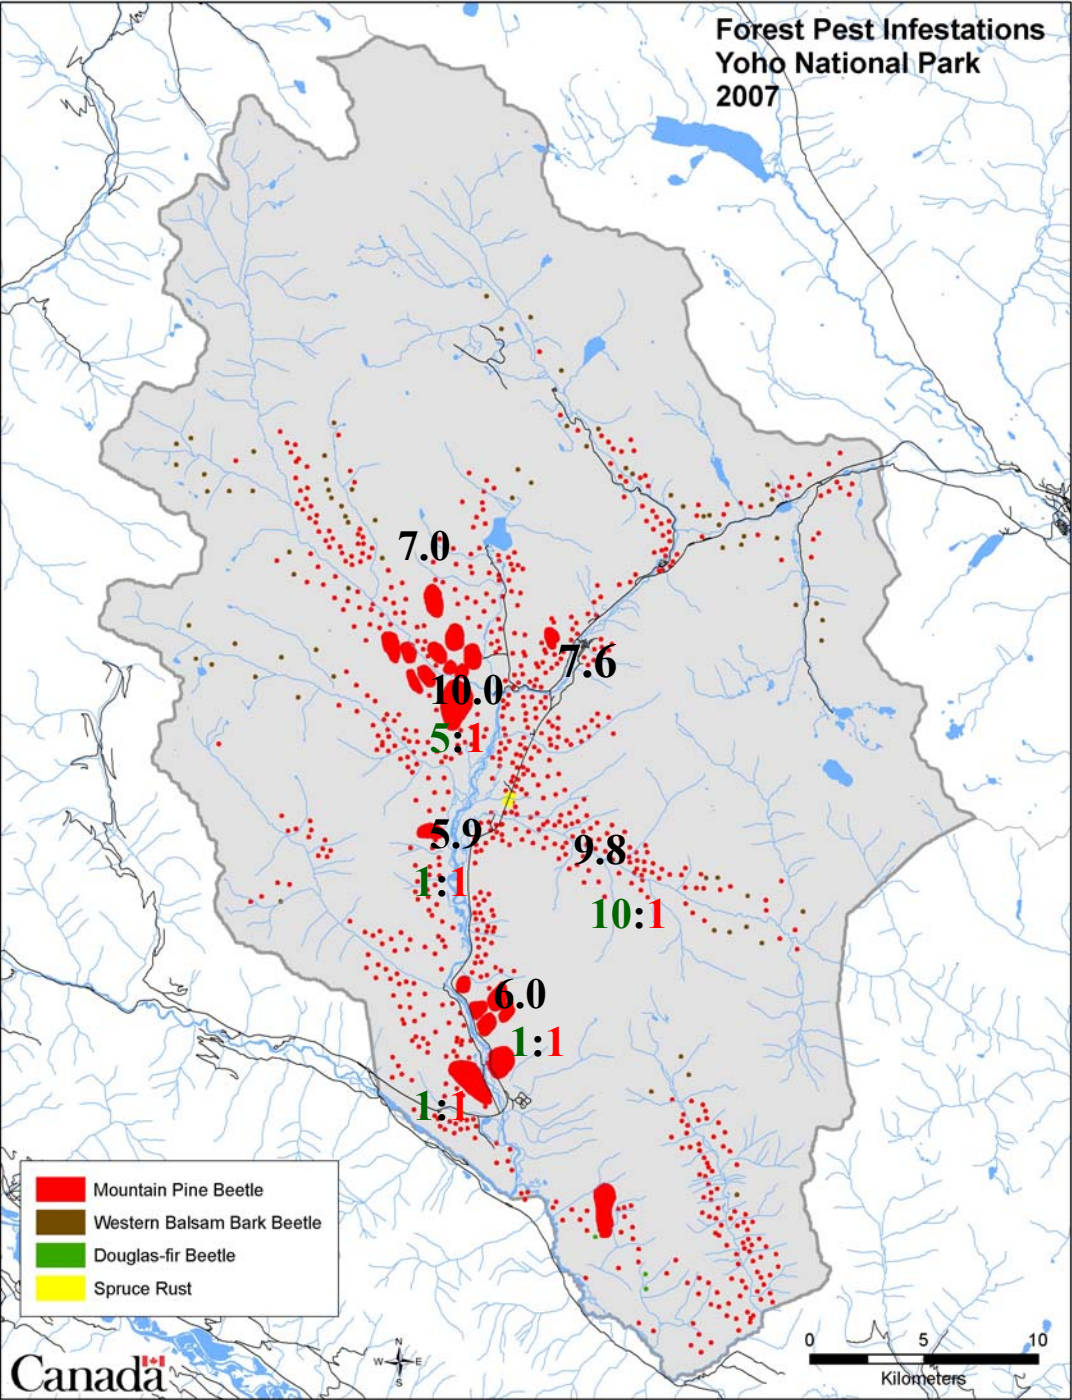

Natural Resources  
Canada

Ressources naturelles  
Canada

Canada

Field aver. 35.2 cm

Natural Resources  
Canada

Ressources naturelles  
Canada

Canada

Field aver. 27.5 cm

Natural Resources  
Canada

Ressources naturelles  
Canada

Canada

Lake Louise  
West Lodge

Natural Resources  
Canada

Ressources naturelles  
Canada

Canada

Lake Louise Great Divide

Baited July 19/07

Baited July 30/07

Turbulent ck.

Banff Spray

Natural Resources  
Canada

Ressources naturelles  
Canada

Canada

Gurp Thandi, Lee Humble, Les Safranyik

Knowledgeable pilots :Airspan, Yellowhead and other companies

Natural Resources  
Canada

Ressources naturelles  
Canada

Canada