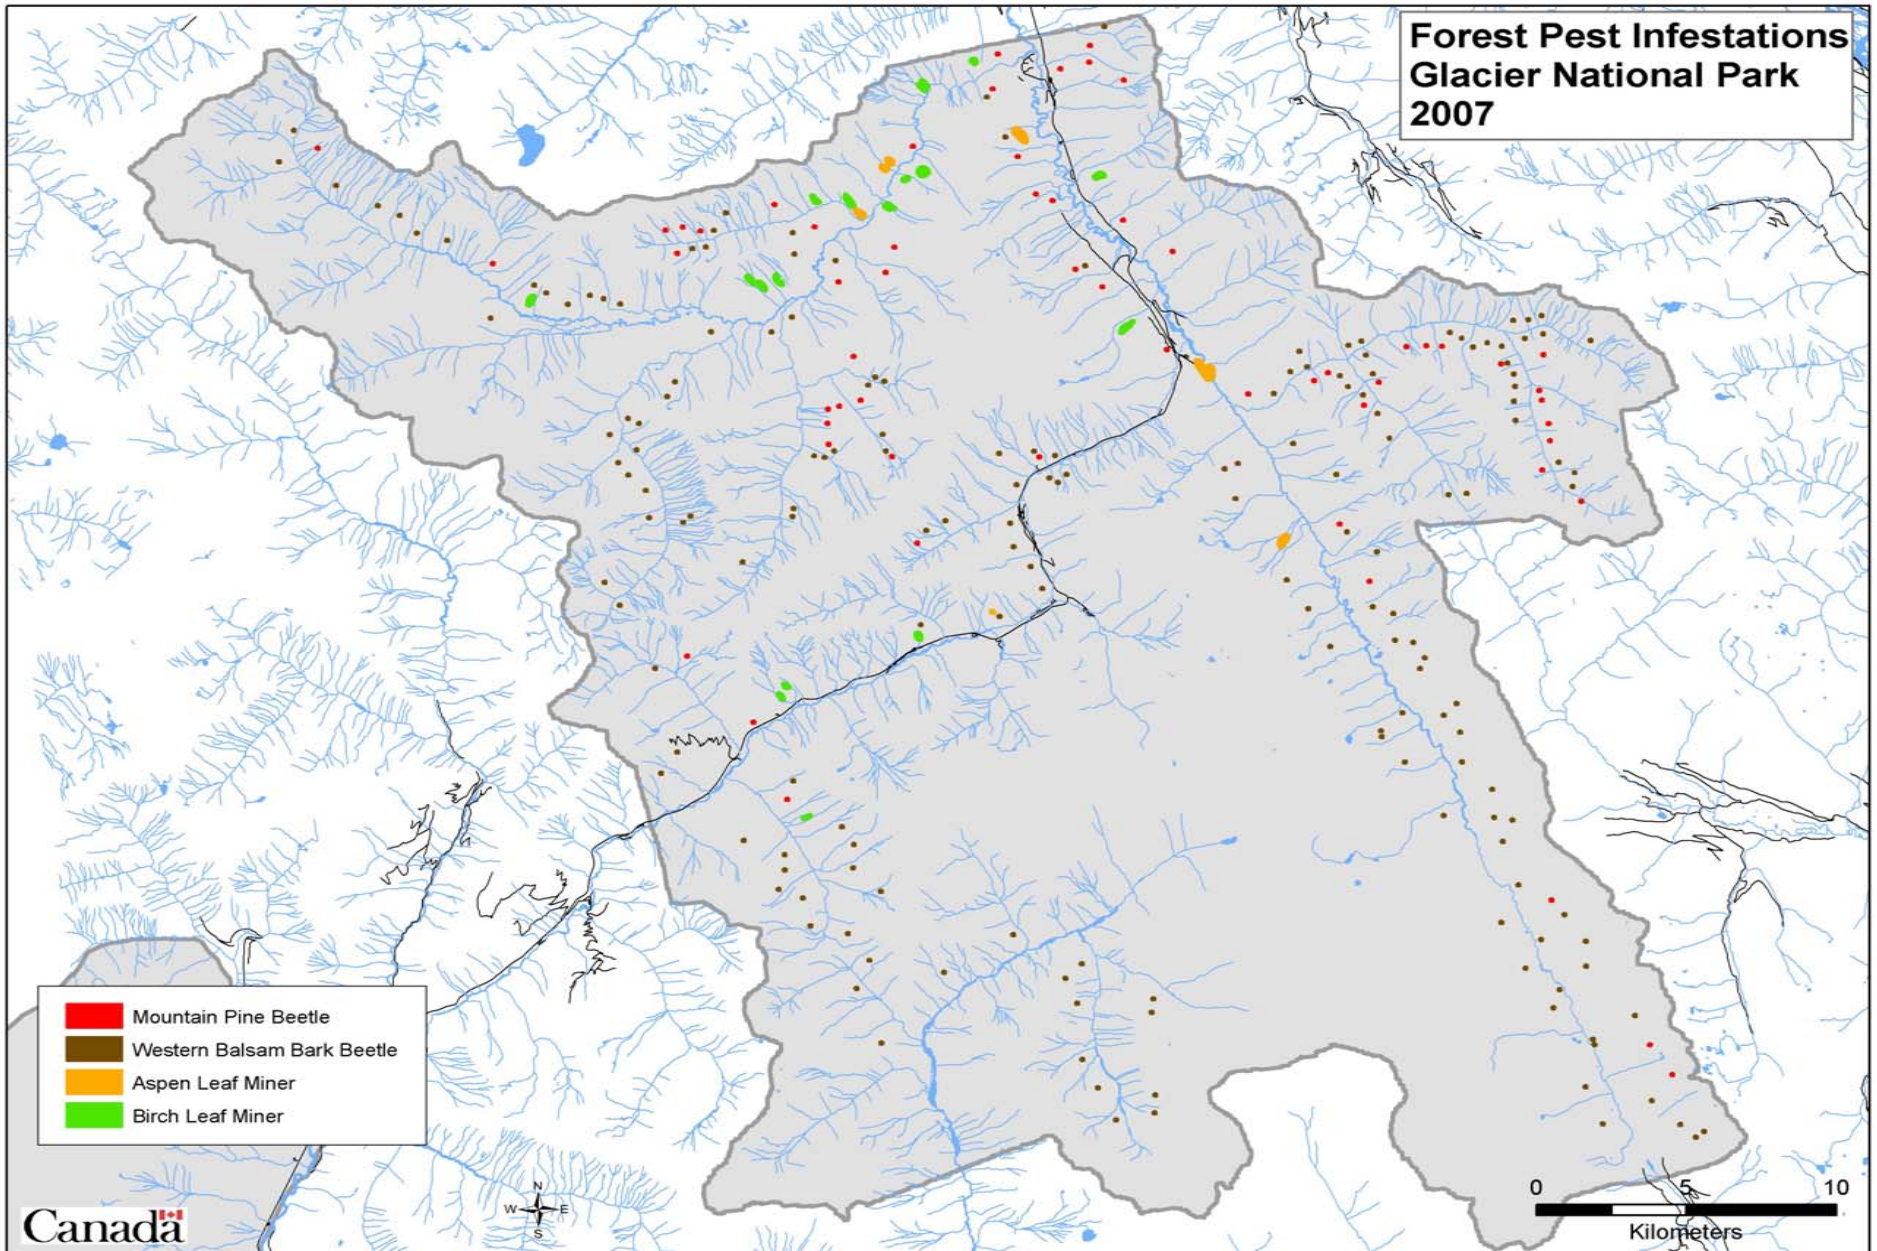

**Forest Pest Infestations
Glacier National Park
2007**

- Mountain Pine Beetle
- Western Balsam Bark Beetle
- Aspen Leaf Miner
- Birch Leaf Miner

Canada

Natural Resources
Canada

Ressources naturelles
Canada

Canada