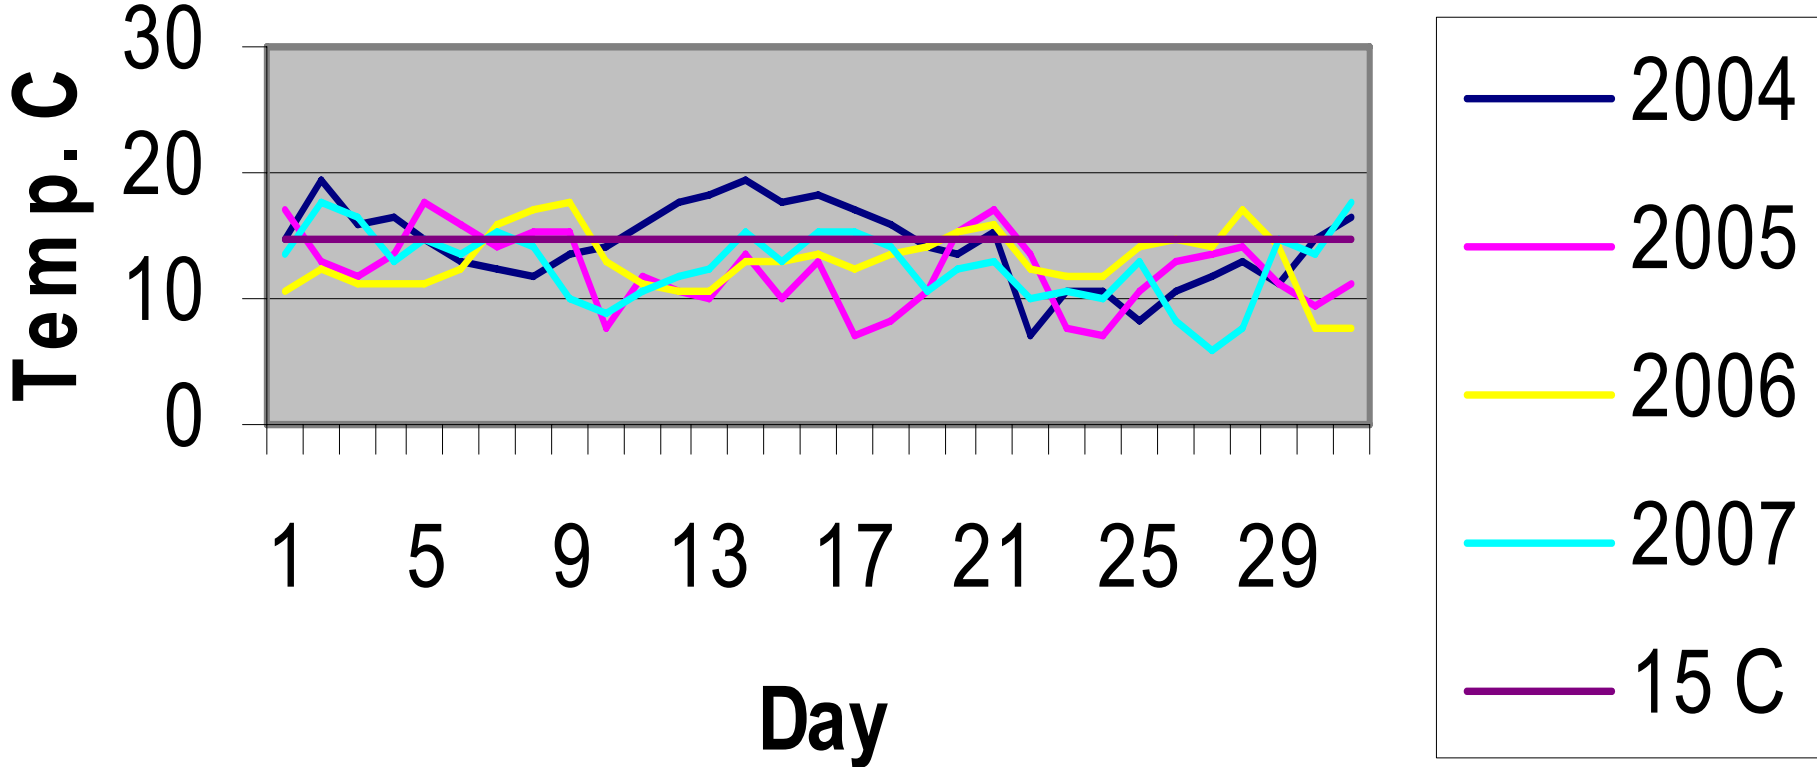

Banff August

Natural Resources
Canada

Ressources naturelles
Canada

Canada