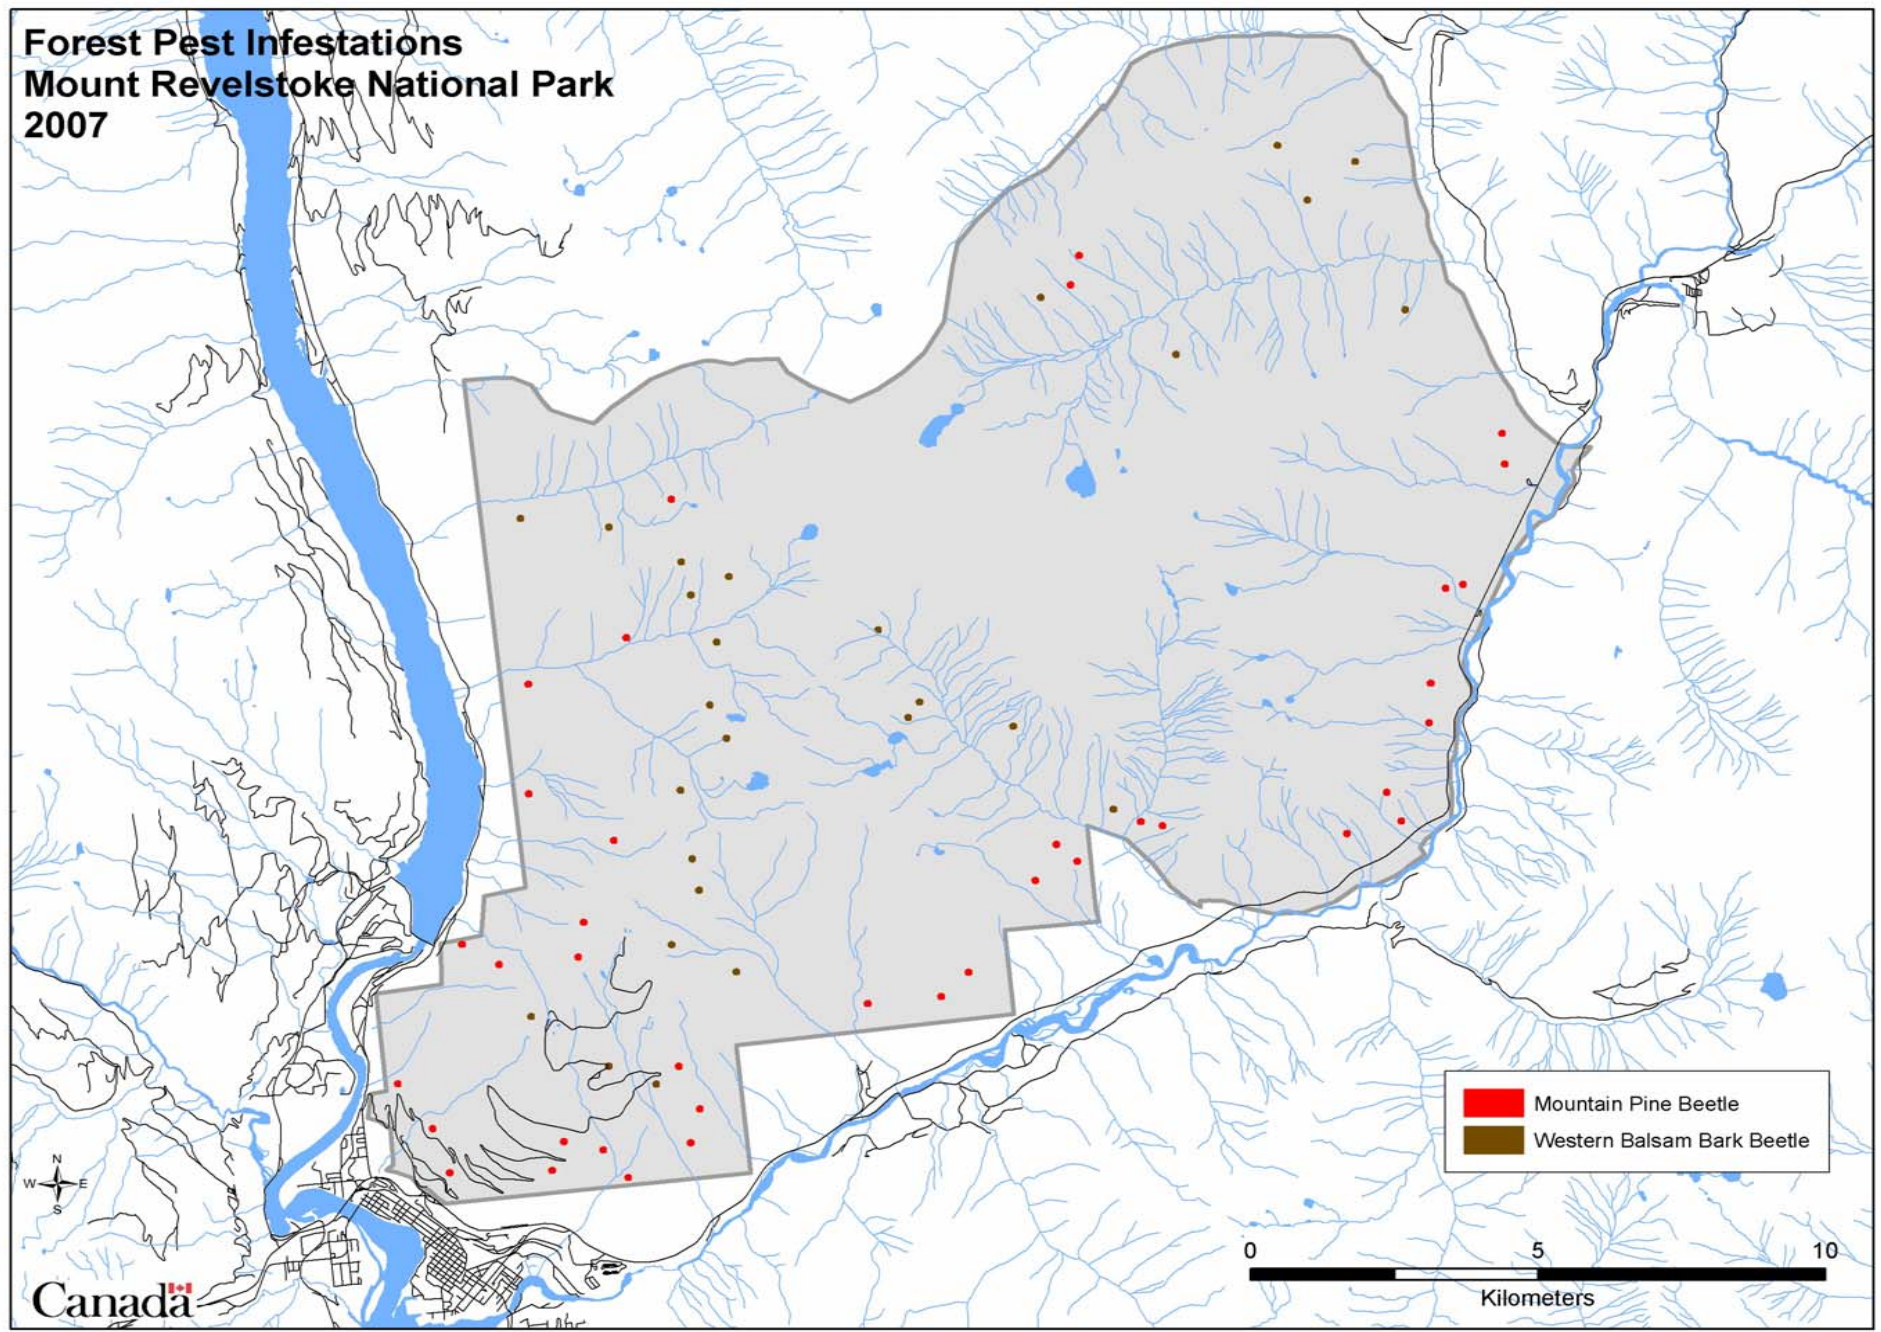

# Forest Pest Infestations Banff National Park (north region) 2007

Natural Resources  
Canada

Ressources naturelles  
Canada

Canada

# Forest Pest Infestations Mount Revelstoke National Park 2007

Canada

■ Mountain Pine Beetle  
■ Western Balsam Bark Beetle

0 5 10  
Kilometers

Natural Resources  
Canada

Ressources naturelles  
Canada

Natural Resources  
Canada