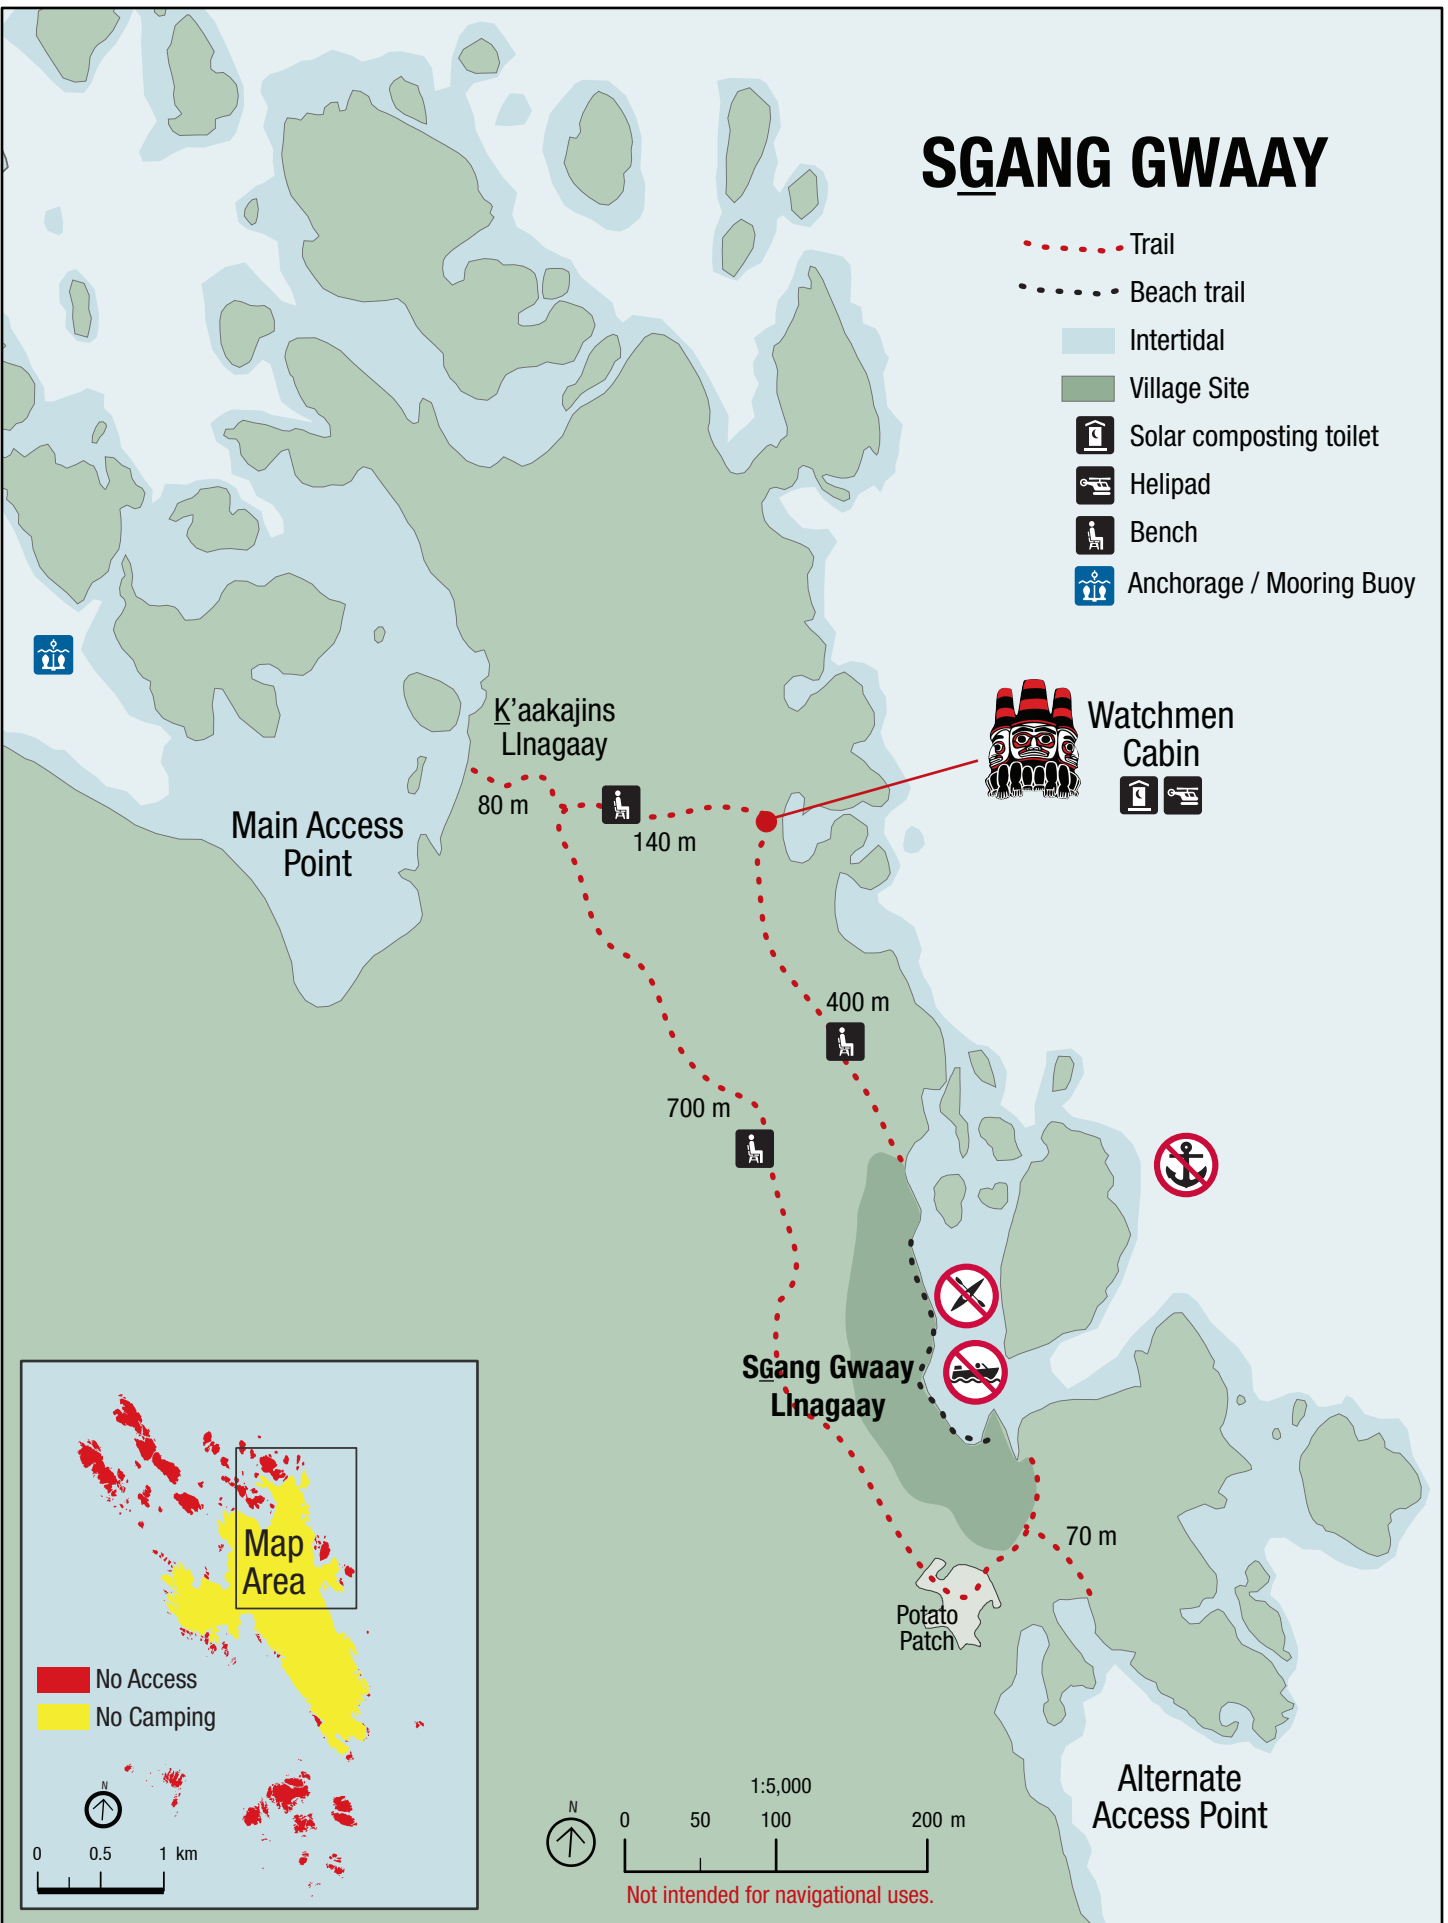

SGANG GWAAY

-  Trail
-  Beach trail
-  Intertidal
-  Village Site
-  Solar composting toilet
-  Helipad
-  Bench
-  Anchorage / Mooring Buoy

Watchmen Cabin

Not intended for navigational uses.