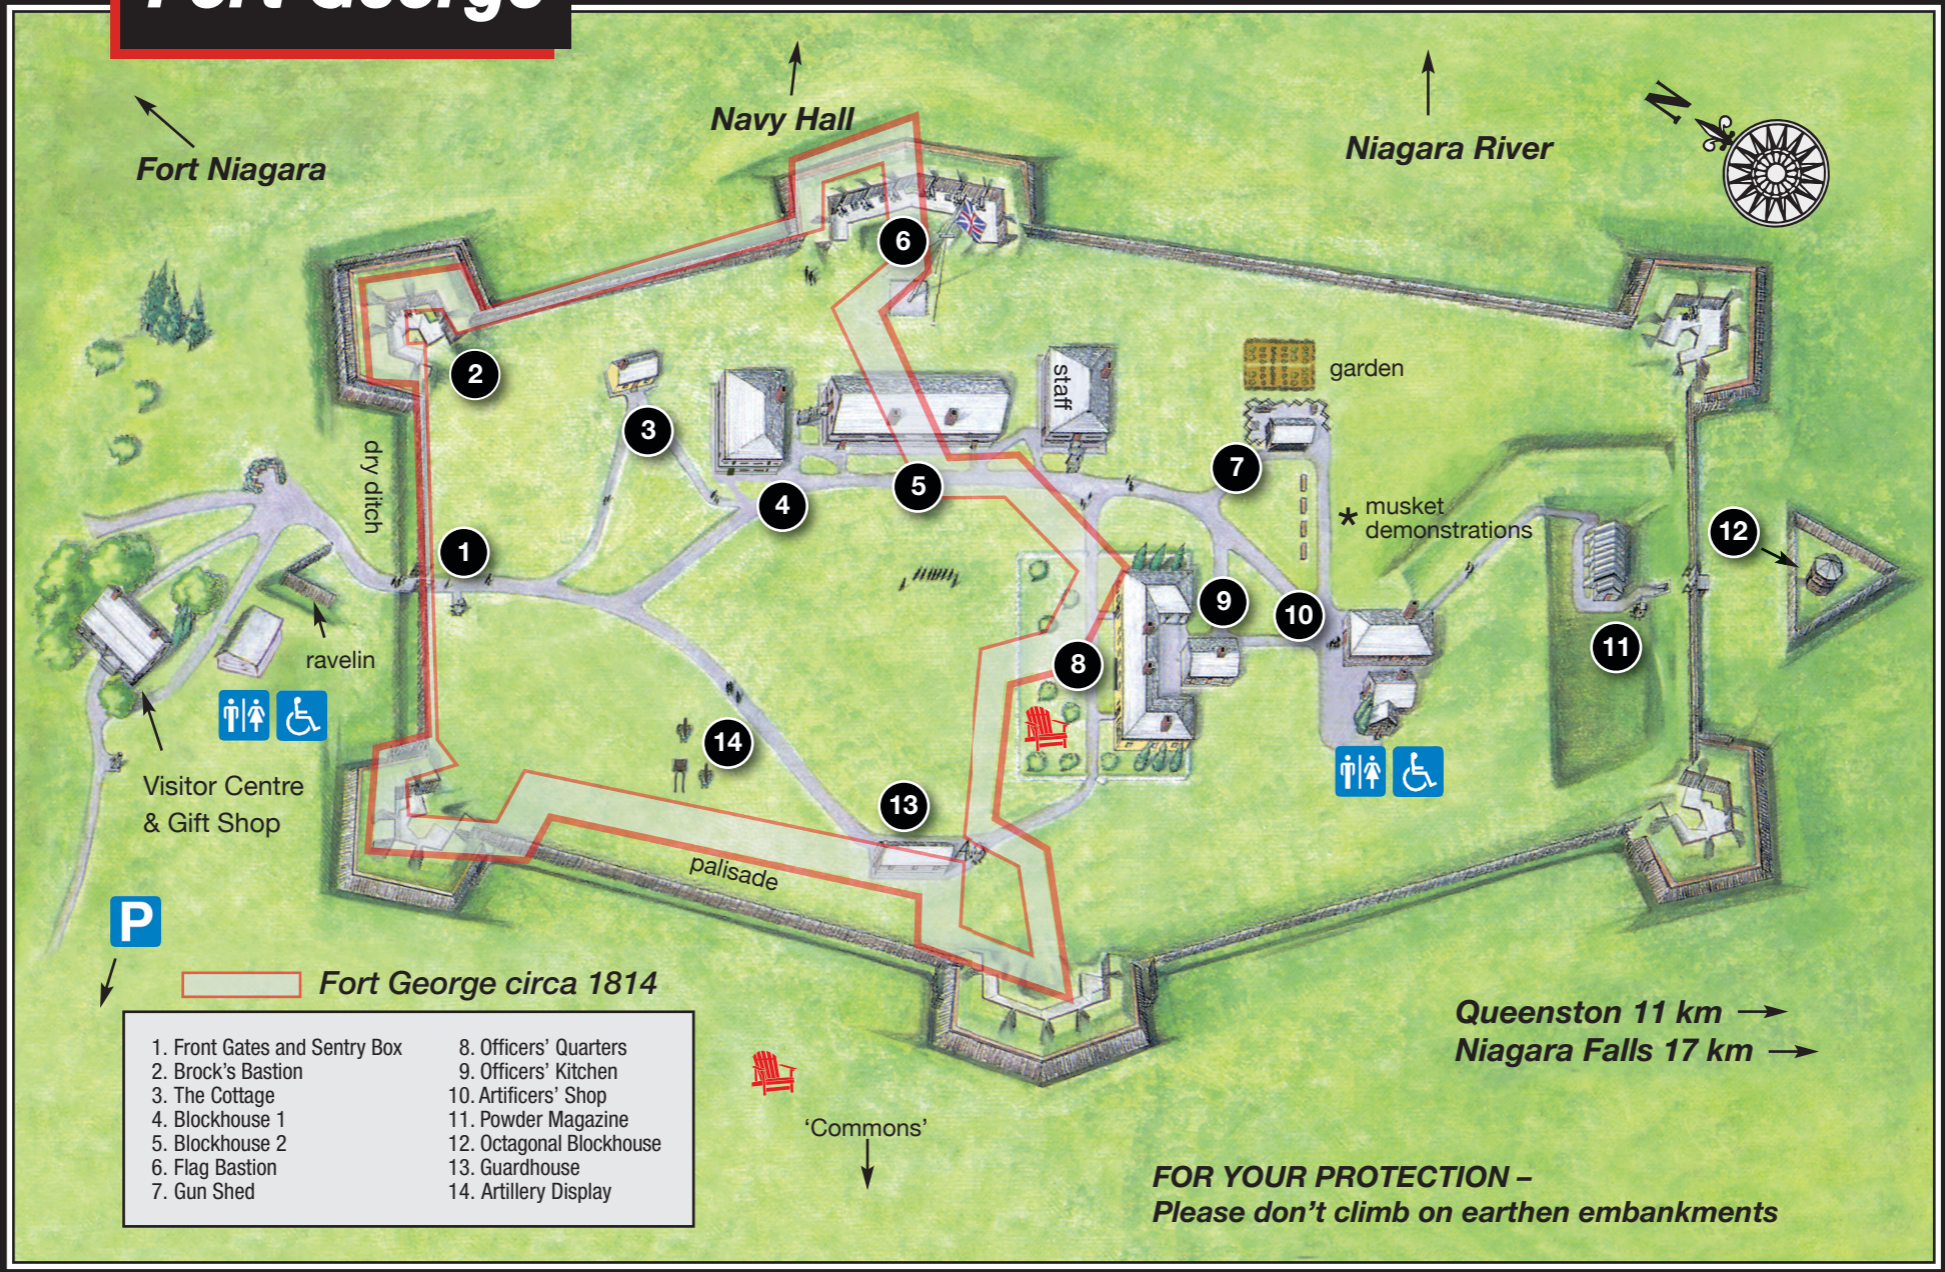

Fort George

- | | |
|-------------------------------|--------------------------|
| 1. Front Gates and Sentry Box | 8. Officers' Quarters |
| 2. Brock's Bastion | 9. Officers' Kitchen |
| 3. The Cottage | 10. Artificers' Shop |
| 4. Blockhouse 1 | 11. Powder Magazine |
| 5. Blockhouse 2 | 12. Octagonal Blockhouse |
| 6. Flag Bastion | 13. Guardhouse |
| 7. Gun Shed | 14. Artillery Display |