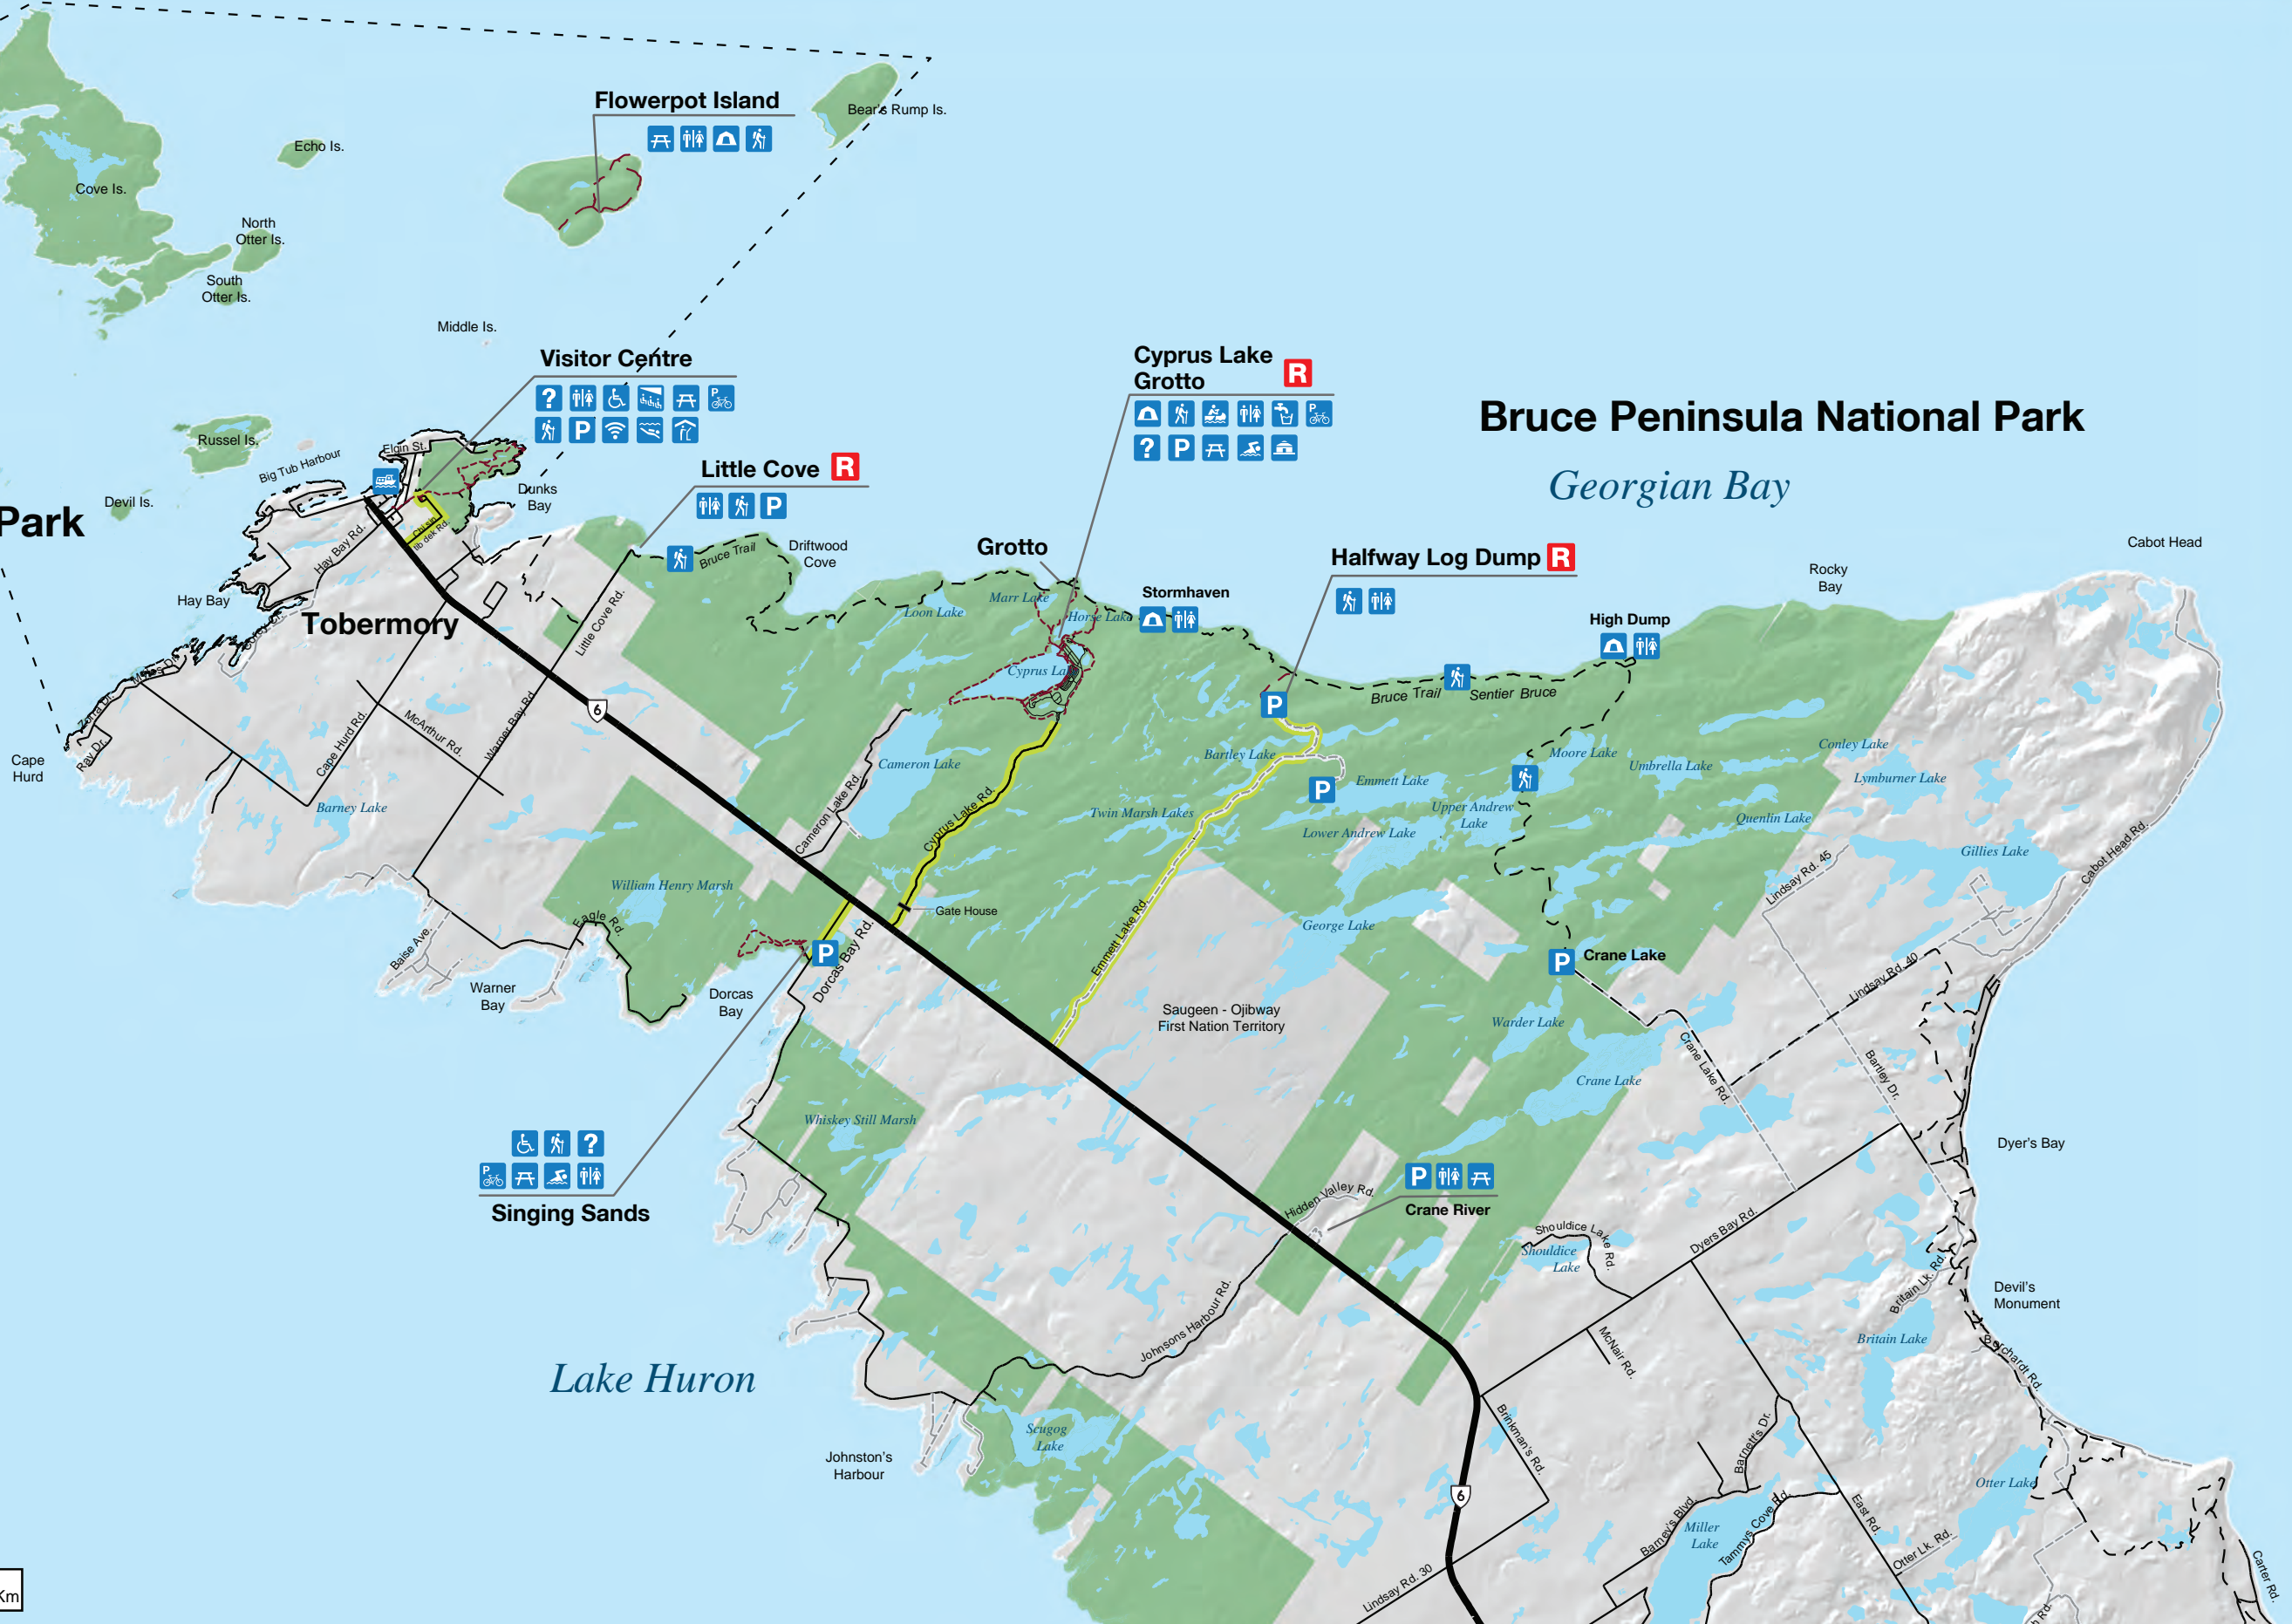

# PARK MAP

Fathom Five National Marine Park

Bruce Peninsula National Park  
*Georgian Bay*

Flowerpot Island

Visitor Centre

Little Cove **R**

Cyprus Lake Grotto **R**

Halfway Log Dump **R**

High Dump

Stormhaven

Grotto

Singing Sands

Crane River