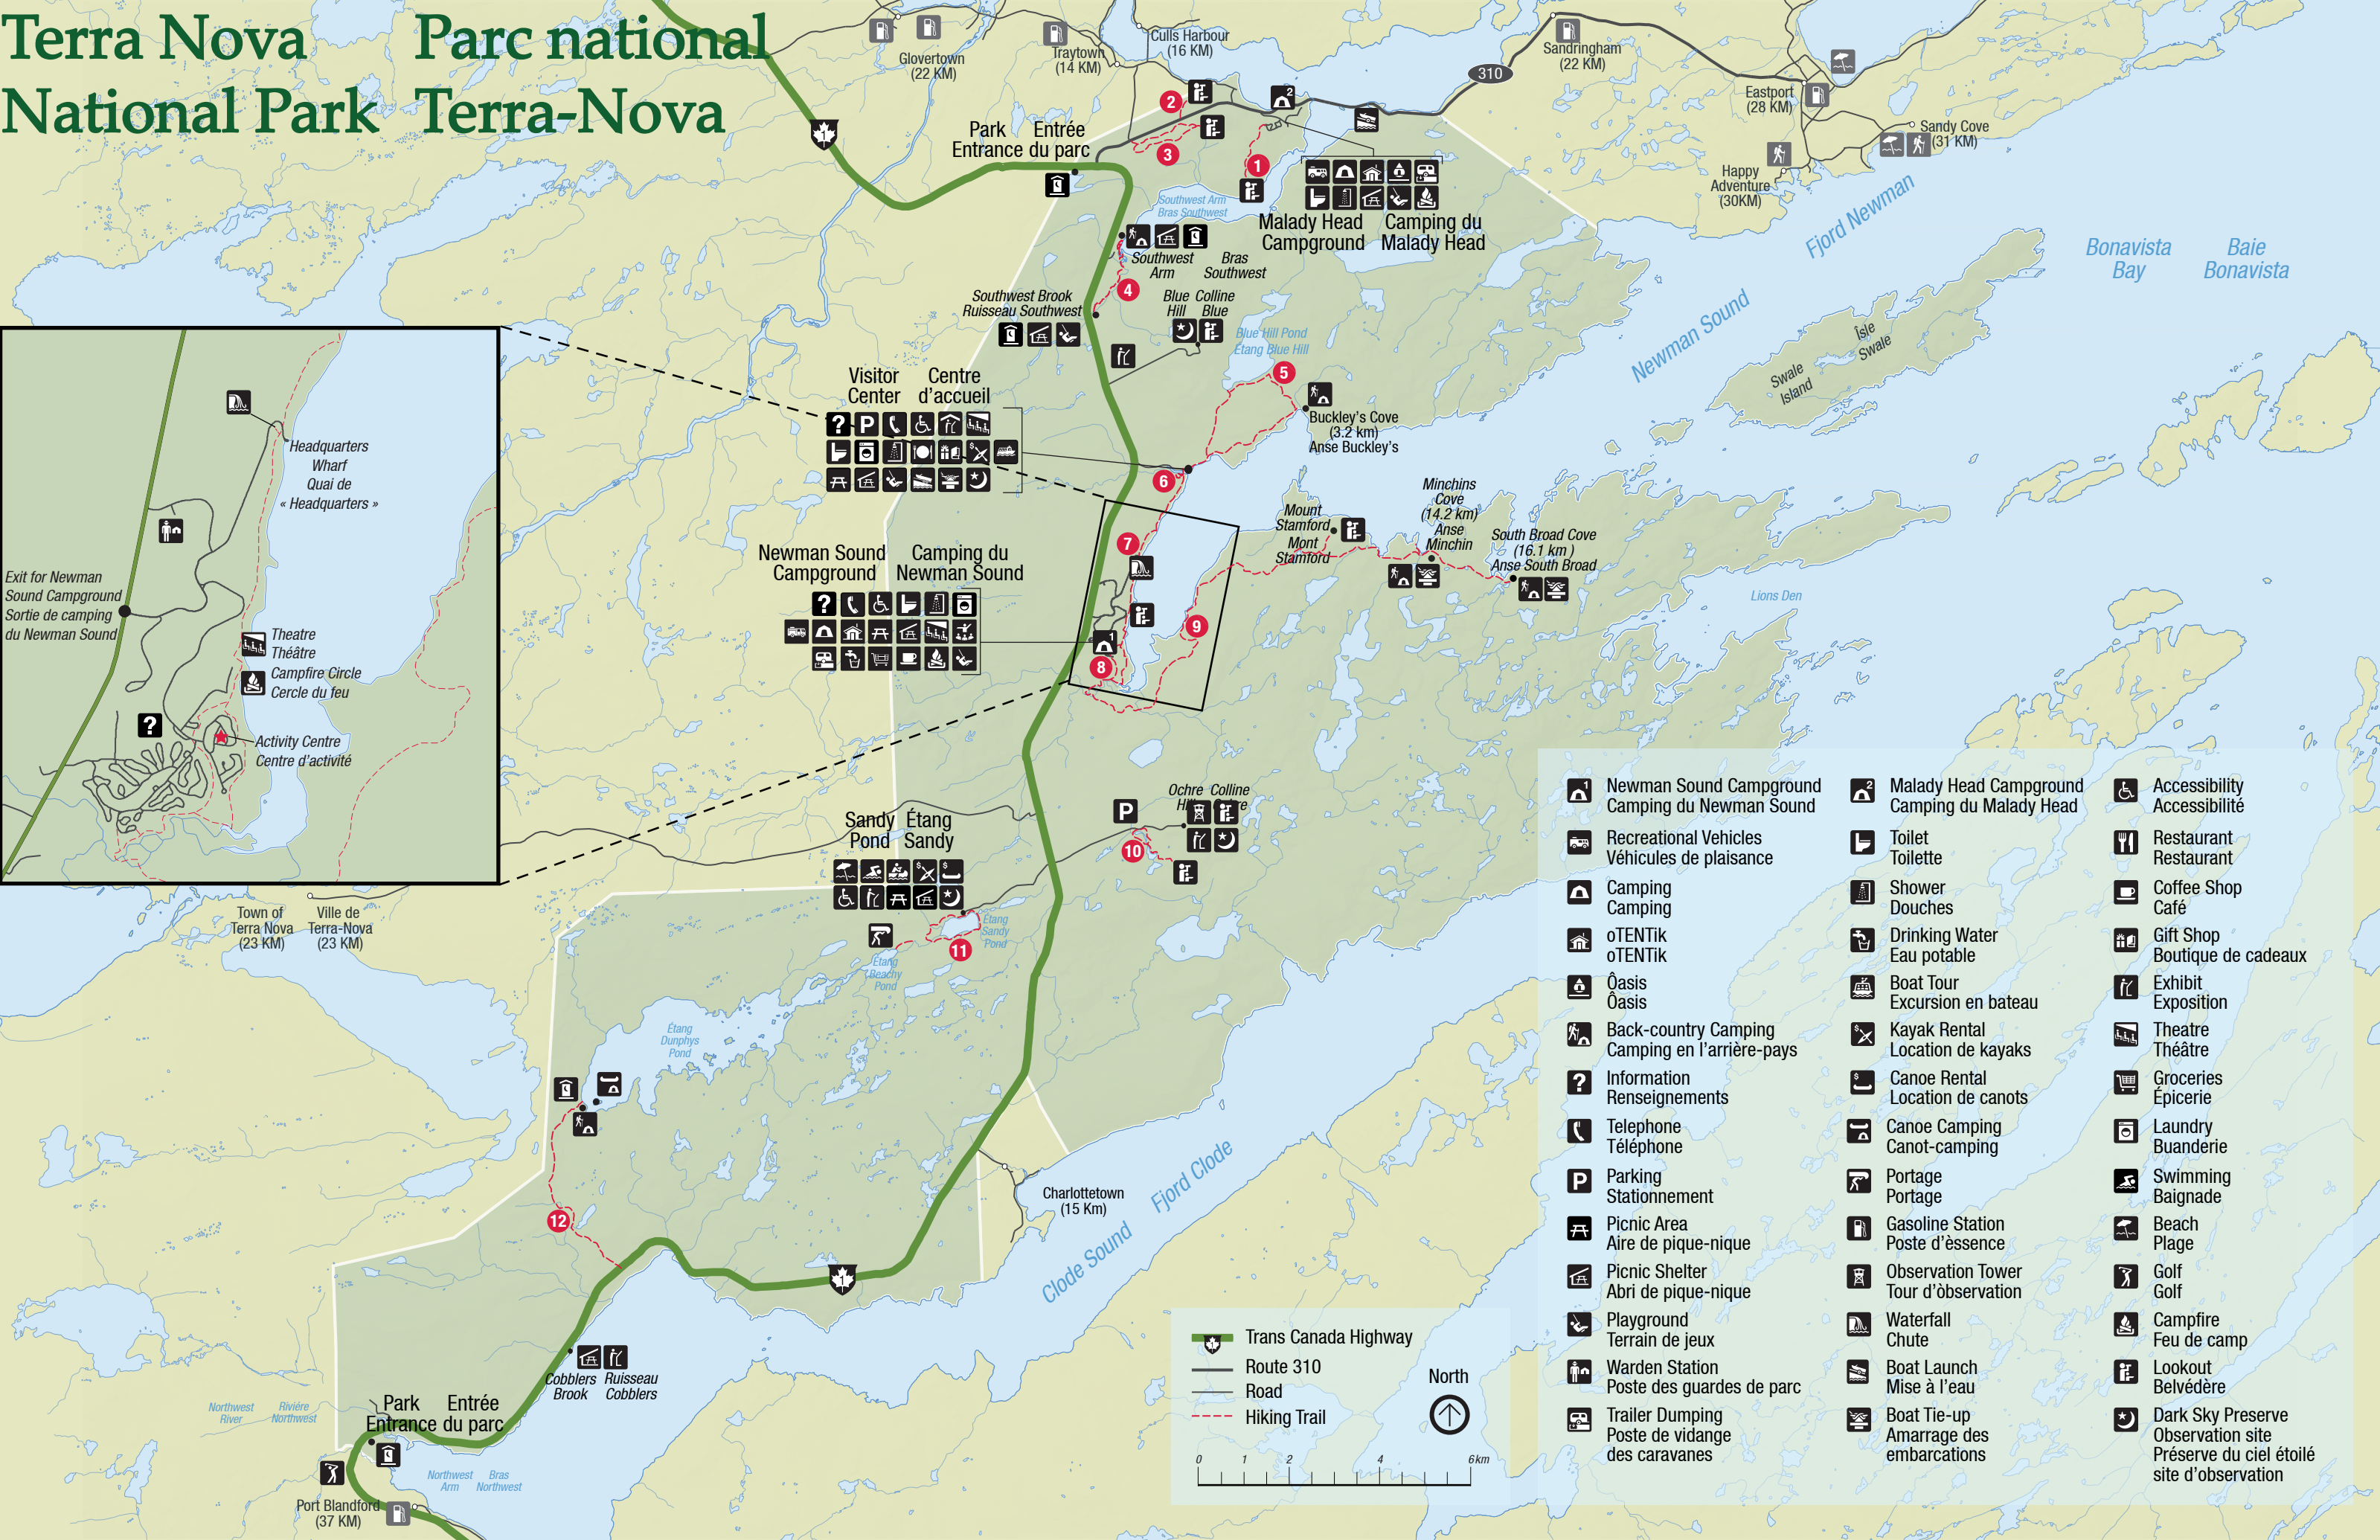

Terra Nova National Park / Parc national Terra-Nova

Visitor Center Centre d'accueil

- Information
- Parking
- Accessibility
- Restroom
- Shower
- Drinking Water
- Boat Launch
- Boat Tie-up
- Trailer Dumping
- Picnic Area
- Picnic Shelter
- Playground
- Warden Station
- Trailer Dumping

Sandy Pond / Étang Sandy

- Information
- Parking
- Accessibility
- Restroom
- Shower
- Drinking Water
- Boat Launch
- Boat Tie-up
- Trailer Dumping
- Picnic Area
- Picnic Shelter
- Playground
- Warden Station
- Trailer Dumping

Trans Canada Highway
 Route 310
 Road
 Hiking Trail

North ↑

0 1 2 4 6 km