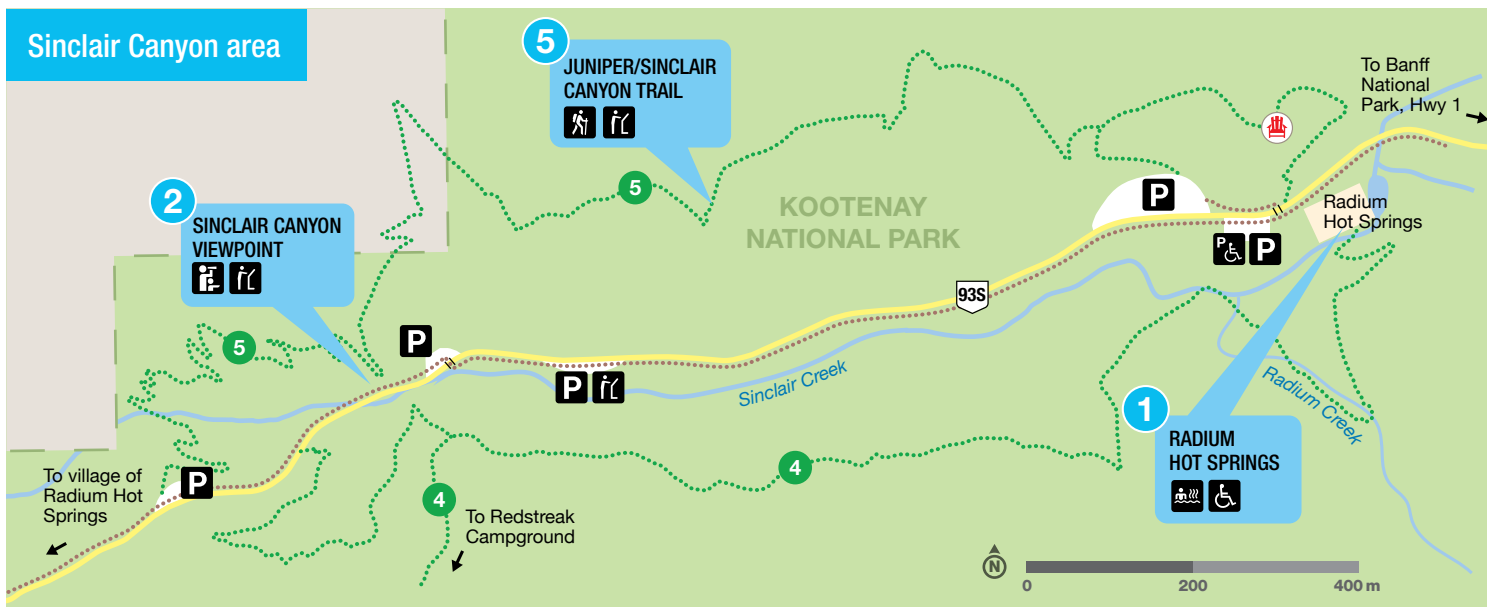

RADIUM HOT SPRINGS AREA

Sinclair Canyon area

TIP! Learn about the history of Sinclair Canyon from interpretive signs, made in collaboration with the Village of Radium Hot Springs.

- Visitor centre
- Accessible
- Viewpoint
- Sani dump
- Gate/kiosk
- Wi-Fi
- Interpretive signs
- Red Chairs
- Parking
- Accessible Toilet
- Interpretive program
- Campground (all sites reservable)
- Accessible parking
- Picnic area
- Radium Hot Springs
- Community trail