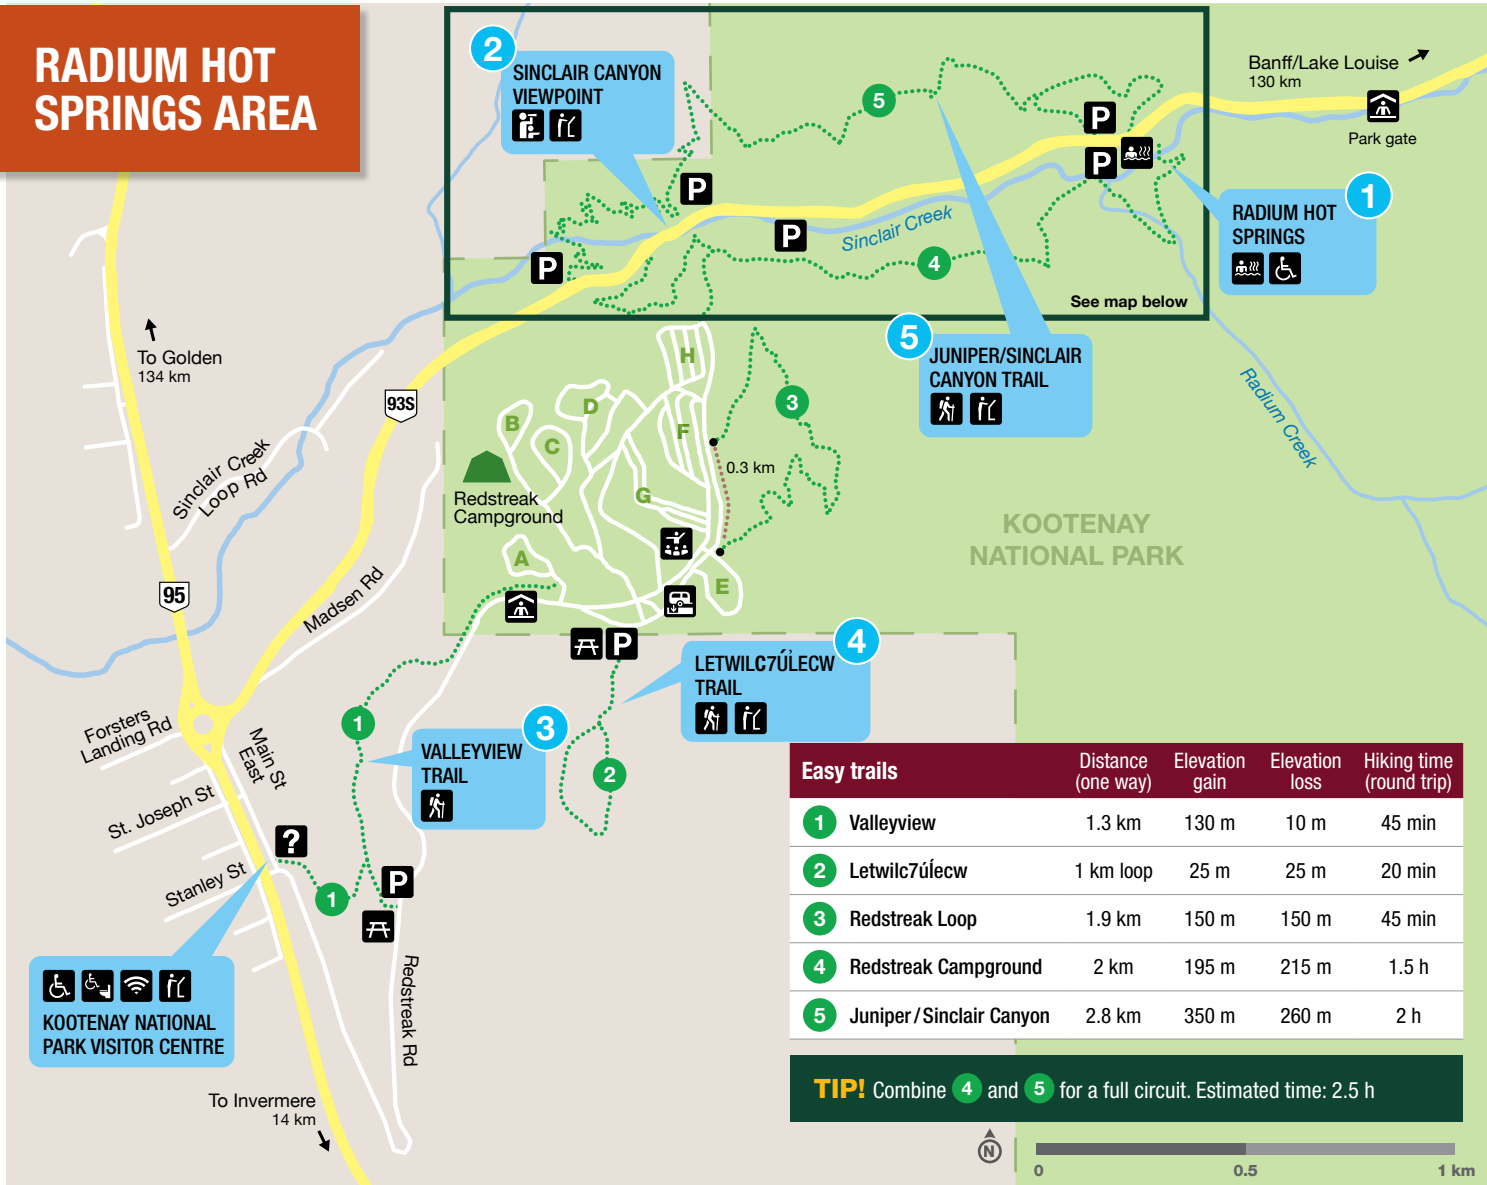

RADIUM HOT SPRINGS AREA

Sinclair Canyon area

TIP! Learn about the history of Sinclair Canyon from interpretive signs, made in collaboration with the Village of Radium Hot Springs.

- Visitor centre
- Accessible
- Viewpoint
- Sani dump
- Gate/kiosk
- Wi-Fi
- Interpretive signs
- Red Chairs
- Parking
- Accessible Toilet
- Interpretive program
- Campground (all sites reservable)
- Accessible parking
- Picnic area
- Radium Hot Springs
- Community trail